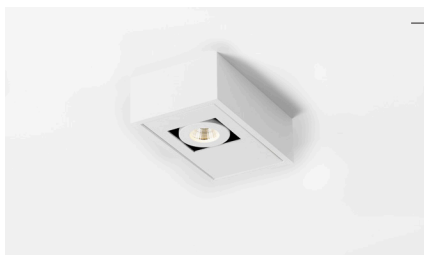

General

Location:	Interior
Class:	CE (Class I)
IP-rating:	IP20
Driver included:	Yes
Installation orientation:	Ceiling mount
Main material:	Aluminium powder coated RAL9016

Dimensions (mm):	H: 221mm W: 134mm D: 70mm
Cut out hole (mm):	-
Recess depth (mm):	-

Lamp included:	Yes
Dimmable:	Yes
Dimming method:	Mains dimmable (See catalog for other options)

Models

CODE WL14 0101 LED (*)

White Line AR70 uno small

2700K - CRI>90
1xLED 6W - 750lm - 350mA

Required options (*)

WL H70 REFLECTOR	Spot 19° or Flood 34°
------------------	-----------------------

General

Location:	Interior
Class:	CE (Class I)
IP-rating:	IP20
Driver required:	No
Installation orientation:	Ceiling mount
Main material:	Aluminium powder coated RAL9016

Dimensions (mm):	H: 221mm W: 134mm D: 70mm
Cut out hole (mm):	-
Recess depth (mm):	-

Lamp included (GU10):	No
Dimmable:	Yes
Dimming method:	Lamp dependent

Models

CODE WL17 0105

White Line AR70 uno small GU10