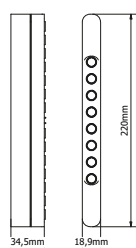

Slot LED | magnetic | 16W | Anò bronze

2700K CRI90		3000K CRI90	
16W · 840lm · 24Vdc		16W · 840lm · 24Vdc	
24°	WLSLLED 0202010104	24°	WLSLLED 0202020104
36°	WLSLLED 0202010204	36°	WLSLLED 0202020204
80°	WLSLLED 0202010304	80°	WLSLLED 0202020304