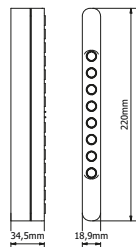

The slot system: Add on

Slot LED | magnetic | 16W | White

2700K CRI90		3000K CRI90	
16W · 840lm · 24Vdc		16W · 840lm · 24Vdc	
24°	WLSLLED 0202010101	24°	WLSLLED 0202020101
36°	WLSLLED 0202010201	36°	WLSLLED 0202020201
80°	WLSLLED 0202010301	80°	WLSLLED 0202020301