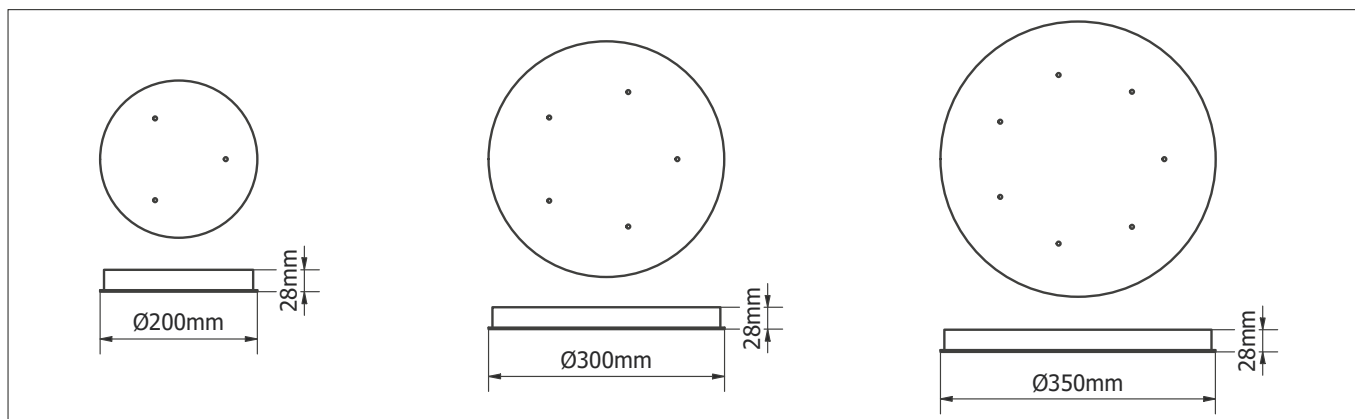

Installation accessories (When it is not provided for in the slot system)

Item code	Description	Dimensions
WLTUBSI CP0101	Tubsi|pendant fixed|surface m.ceiling plate|white|3x|incl driver (mains dim)	ø200xH28mm
WLTUBSI CP0201	Tubsi|pendant fixed|surface m.ceiling plate|white|5x|incl driver (mains dim)	ø300xH28mm
WLTUBSI CP0301	Tubsi|pendant fixed|surface m.ceiling plate|white|7x|incl driver (mains dim)	ø350xH28mm
WLTUBSI CP0102	Tubsi|pendant fixed|surface m.ceiling plate|black|3x|incl driver (mains dim)	ø200xH28mm
WLTUBSI CP0202	Tubsi|pendant fixed|surface m.ceiling plate|black|5x|incl driver (mains dim)	ø300xH28mm
WLTUBSI CP0302	Tubsi|pendant fixed|surface m.ceiling plate|black|7x|incl driver (mains dim)	ø350xH28mm