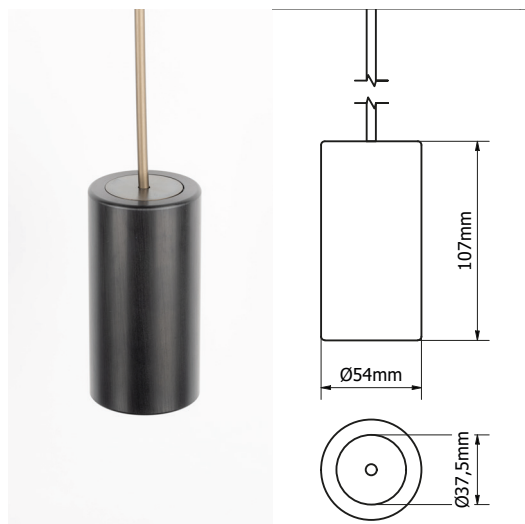

Tubsi | pendant fixed | rod: ano champagne

Length rod: 0-250cm, exact size to be specified when ordering

Installation accessories on page 94

	60°	
	2700K CRI97	DTW 2800-1800K CRI95
	4W · 400lm · 350mA · 12Vf	4W · 480lm · 250mA · 17Vf
White RAL9016	WLTUBSI 0101030101	WLTUBSI 0101030102
Ano black	WLTUBSI 0102030101	WLTUBSI 0102030102
Ano champagne	WLTUBSI 0103030101	WLTUBSI 0103030102
Ano bronze	WLTUBSI 0104030101	WLTUBSI 0104030102
Travertin	WLTUBSI 0105030101	WLTUBSI 0105030102
White marble	WLTUBSI 0106030101	WLTUBSI 0106030102
Black marble	WLTUBSI 0107030101	WLTUBSI 0107030102
Black oak	WLTUBSI 0108030101	WLTUBSI 0108030102
Walnut	WLTUBSI 0109030101	WLTUBSI 0109030102

Tubsi | pendant fixed | rod: ano bronze

Length rod: 0-250cm, exact size to be specified when ordering

Installation accessories on page 94

	60°	
	2700K CRI97	DTW 2800-1800K CRI95
	4W · 400lm · 350mA · 12Vf	4W · 480lm · 250mA · 17Vf
White RAL9016	WLTUBSI 0101040101	WLTUBSI 0101040102
Ano black	WLTUBSI 0102040101	WLTUBSI 0102040102
Ano champagne	WLTUBSI 0103040101	WLTUBSI 0103040102
Ano bronze	WLTUBSI 0104040101	WLTUBSI 0104040102
Travertin	WLTUBSI 0105040101	WLTUBSI 0105040102
White marble	WLTUBSI 0106040101	WLTUBSI 0106040102
Black marble	WLTUBSI 0107040101	WLTUBSI 0107040102
Black oak	WLTUBSI 0108040101	WLTUBSI 0108040102
Walnut	WLTUBSI 0109040101	WLTUBSI 0109040102