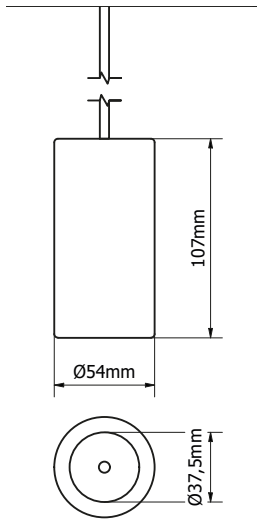

The slot system: Add on

Tubsi | pendant fixed | rod: white

Length rod: 0-250cm, exact size to be specified when ordering

Installation accessories on page 94

	60°	
	2700K CRI97	DTW 2800-1800K CRI95
	4W · 400lm · 350mA · 12Vf	4W · 480lm · 250mA · 17Vf
White RAL9016	WLTUBSI 0101010101	WLTUBSI 0101010102
Ano black	WLTUBSI 0102010101	WLTUBSI 0102010102
Ano champagne	WLTUBSI 0103010101	WLTUBSI 0103010102
Ano bronze	WLTUBSI 0104010101	WLTUBSI 0104010102
Travertin	WLTUBSI 0105010101	WLTUBSI 0105010102
White marble	WLTUBSI 0106010101	WLTUBSI 0106010102
Black marble	WLTUBSI 0107010101	WLTUBSI 0107010102
Black oak	WLTUBSI 0108010101	WLTUBSI 0108010102
Walnut	WLTUBSI 0109010101	WLTUBSI 0109010102

Tubsi | pendant fixed | rod: ano bronze

Length rod: 0-250cm, exact size to be specified when ordering

Installation accessories on page 94

	60°	
	2700K CRI97	DTW 2800-1800K CRI95
	4W · 400lm · 350mA · 12Vf	4W · 480lm · 250mA · 17Vf
White RAL9016	WLTUBSI 0101040101	WLTUBSI 0101040102
Ano black	WLTUBSI 0102040101	WLTUBSI 0102040102
Ano champagne	WLTUBSI 0103040101	WLTUBSI 0103040102
Ano bronze	WLTUBSI 0104040101	WLTUBSI 0104040102
Travertin	WLTUBSI 0105040101	WLTUBSI 0105040102
White marble	WLTUBSI 0106040101	WLTUBSI 0106040102
Black marble	WLTUBSI 0107040101	WLTUBSI 0107040102
Black oak	WLTUBSI 0108040101	WLTUBSI 0108040102
Walnut	WLTUBSI 0109040101	WLTUBSI 0109040102