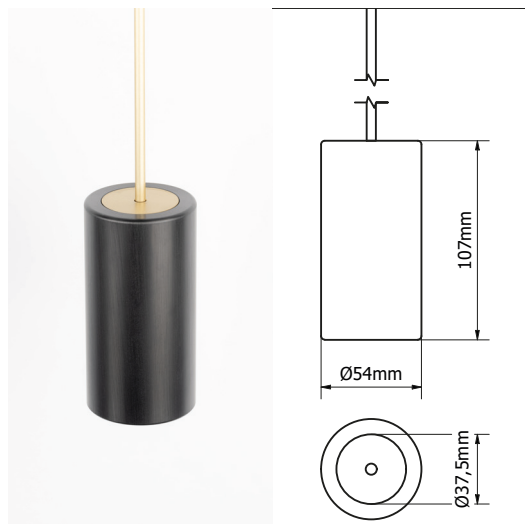

Tubsi | pendant fixed | rod: ano black

Length rod: 0-250cm, exact size to be specified when ordering

Installation accessories on page 94

	60°	
	2700K CRI97	DTW 2800-1800K CRI95
	4W · 400lm · 350mA · 12Vf	4W · 480lm · 250mA · 17Vf
White RAL9016	WLTUBSI 0101020101	WLTUBSI 0101020102
Ano black	WLTUBSI 0102020101	WLTUBSI 0102020102
Ano champagne	WLTUBSI 0103020101	WLTUBSI 0103020102
Ano bronze	WLTUBSI 0104020101	WLTUBSI 0104020102
Travertin	WLTUBSI 0105020101	WLTUBSI 0105020102
White marble	WLTUBSI 0106020101	WLTUBSI 0106020102
Black marble	WLTUBSI 0107020101	WLTUBSI 0107020102
Black oak	WLTUBSI 0108020101	WLTUBSI 0108020102
Walnut	WLTUBSI 0109020101	WLTUBSI 0109020102

Tubsi | pendant fixed | rod: ano champagne

Length rod: 0-250cm, exact size to be specified when ordering

Installation accessories on page 94

	60°	
	2700K CRI97	DTW 2800-1800K CRI95
	4W · 400lm · 350mA · 12Vf	4W · 480lm · 250mA · 17Vf
White RAL9016	WLTUBSI 0101030101	WLTUBSI 0101030102
Ano black	WLTUBSI 0102030101	WLTUBSI 0102030102
Ano champagne	WLTUBSI 0103030101	WLTUBSI 0103030102
Ano bronze	WLTUBSI 0104030101	WLTUBSI 0104030102
Travertin	WLTUBSI 0105030101	WLTUBSI 0105030102
White marble	WLTUBSI 0106030101	WLTUBSI 0106030102
Black marble	WLTUBSI 0107030101	WLTUBSI 0107030102
Black oak	WLTUBSI 0108030101	WLTUBSI 0108030102
Walnut	WLTUBSI 0109030101	WLTUBSI 0109030102