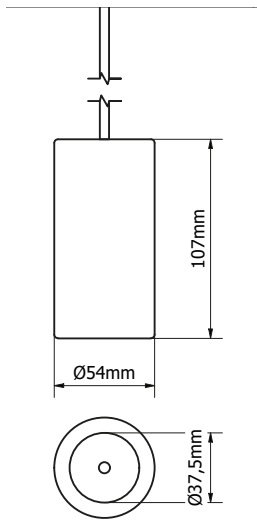

60°	
	2700K CRI97	DTW 2800-1800K CRI95
	4W · 400lm · 350mA · 12Vf	4W · 480lm · 250mA · 17Vf
White RAL9016	WLTUBSI 0101020101	WLTUBSI 0101020102
Ano black	WLTUBSI 0102020101	WLTUBSI 0102020102
Ano champagne	WLTUBSI 0103020101	WLTUBSI 0103020102
Ano bronze	WLTUBSI 0104020101	WLTUBSI 0104020102
Travertin	WLTUBSI 0105020101	WLTUBSI 0105020102
White marble	WLTUBSI 0106020101	WLTUBSI 0106020102
Black marble	WLTUBSI 0107020101	WLTUBSI 0107020102
Black oak	WLTUBSI 0108020101	WLTUBSI 0108020102
Walnut	WLTUBSI 0109020101	WLTUBSI 0109020102