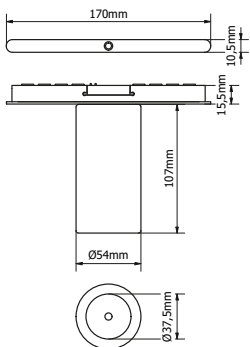

Tubsi | tubed magnetic | anodised champagne connector

	30°		60°	
	2700K CRI97		2700K CRI97	
	4W · 400lm · 24Vdc		4W · 400lm · 24Vdc	
White RAL9016	WLTUBSI 0601030101	WLTUBSI 0601030201	WLTUBSI 0601030201	WLTUBSI 0601030201
Ano black	WLTUBSI 0602030101	WLTUBSI 0602030201	WLTUBSI 0602030201	WLTUBSI 0602030201
Ano champagne	WLTUBSI 0603030101	WLTUBSI 0603030201	WLTUBSI 0603030201	WLTUBSI 0603030201
Ano bronze	WLTUBSI 0604030101	WLTUBSI 0604030201	WLTUBSI 0604030201	WLTUBSI 0604030201
Travertin	WLTUBSI 0605030101	WLTUBSI 0605030201	WLTUBSI 0605030201	WLTUBSI 0605030201
White marble	WLTUBSI 0606030101	WLTUBSI 0606030201	WLTUBSI 0606030201	WLTUBSI 0606030201
Black marble	WLTUBSI 0607030101	WLTUBSI 0607030201	WLTUBSI 0607030201	WLTUBSI 0607030201
Black oak	WLTUBSI 0608030101	WLTUBSI 0608030201	WLTUBSI 0608030201	WLTUBSI 0608030201
Walnut	WLTUBSI 0609030101	WLTUBSI 0609030201	WLTUBSI 0609030201	WLTUBSI 0609030201