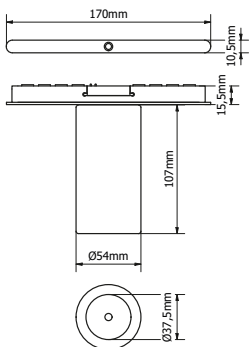

Tubsi | tubed magnetic | anodised bronze connector

	30°		60°	
	2700K CRI97		2700K CRI97	
	4W · 400lm · 24Vdc		4W · 400lm · 24Vdc	
White RAL9016	WLTUBSI 0601040101	WLTUBSI 0601040201	WLTUBSI 0601040201	WLTUBSI 0601040201
Ano black	WLTUBSI 0602040101	WLTUBSI 0602040201	WLTUBSI 0602040201	WLTUBSI 0602040201
Ano champagne	WLTUBSI 0603040101	WLTUBSI 0603040201	WLTUBSI 0603040201	WLTUBSI 0603040201
Ano bronze	WLTUBSI 0604040101	WLTUBSI 0604040201	WLTUBSI 0604040201	WLTUBSI 0604040201
Travertin	WLTUBSI 0605040101	WLTUBSI 0605040201	WLTUBSI 0605040201	WLTUBSI 0605040201
White marble	WLTUBSI 0606040101	WLTUBSI 0606040201	WLTUBSI 0606040201	WLTUBSI 0606040201
Black marble	WLTUBSI 0607040101	WLTUBSI 0607040201	WLTUBSI 0607040201	WLTUBSI 0607040201
Black oak	WLTUBSI 0608040101	WLTUBSI 0608040201	WLTUBSI 0608040201	WLTUBSI 0608040201
Walnut	WLTUBSI 0609040101	WLTUBSI 0609040201	WLTUBSI 0609040201	WLTUBSI 0609040201