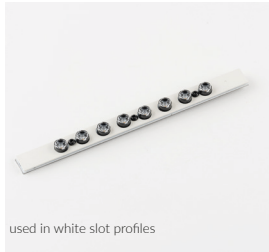

The slot system: Fill in

Slot LED | fixed | 16W | 19cm

used in black, bronze and champagne slot profiles

used in white slot profiles

| 2700K CRI90 | | 3000K CRI90 | |
|---------------------|------------------|---------------------|------------------|
| 16W · 790lm · 24Vdc | | 16W · 840lm · 24Vdc | |
| 24° | WLSLLED 01020101 | 24° | WLSLLED 01020201 |
| 36° | WLSLLED 01020102 | 36° | WLSLLED 01020202 |
| 80° | WLSLLED 01020103 | 80° | WLSLLED 01020203 |