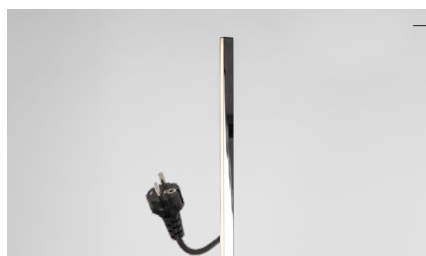

General

Location:	Exterior
Class:	CE (Class III)
IP-rating:	IP67
Driver included:	Yes
Installation orientation:	Ground
Main material:	High-gloss polished stainless steel

Dimensions (mm): H: 25mm W: 30mm D: 1200mm

Lamp included:	Yes (Integral)
Dimmable:	No (Dimmable on request)

Models

CODE MRR-001-120 L

Mirror lineair

120° - 2700K - CRI>96
1xLED 6W - 280lm - 24V

CODE MRR-001-120 L PLUG

Mirror lineair plug

120° - 2700K - CRI>96
1xLED 6W - 280lm - 24V