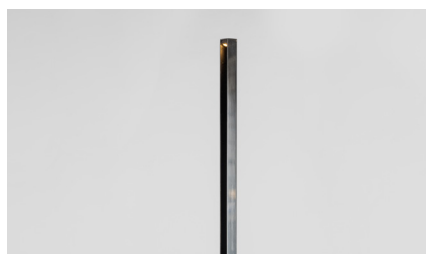

## General

Location:	Exterior
Class:	CE (Class III)
IP-rating:	IP67
Driver included:	Yes
Installation orientation:	Ground
Main material:	High-gloss polished stainless steel

Dimensions (mm): H: 25mm W: 30mm D: 1200mm

### **CODE MRR-001-120 S**

Mirror spot

30° - 2700K - CRI>90  
1xLED 2W - 150lm - 350mA

### **CODE MRR-001-120 S PLUG**

Mirror spot plug

30° - 2700K - CRI>90  
1xLED 2W - 150lm - 350mA