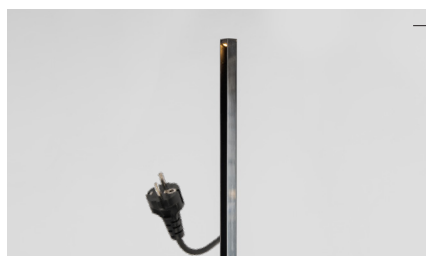

CODE MRR-001-120 S PLUG

Mirror spot plug

30° - 2700K - CRI>90
1xLED 2W - 150lm - 350mA