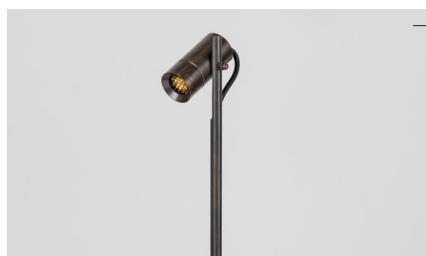

## General

Location:	Exterior
Class:	CE (Class III)
IP-rating:	IP67
Driver included:	Yes
Installation orientation:	Ground
Main material:	Weathered brass

Dimensions (mm): H: 300mm W: 76mm Ø: 36mm

Lamp included:	Yes (Integral)
Dimmable:	No (Dimmable on request)

## Models

**CODE** NNA-M-01 01 01

Nona mini led flood 30cm

60° - 2700K - CRI>90  
1xLED 3W - 150lm - 24V

**CODE** NNA-M-01 01 02

Nona mini led spot 30cm

24° - 2700K - CRI>90  
1xLED 3W - 150lm - 24V

## General

Location:	Exterior
Class:	CE (Class III)
IP-rating:	IP67
Driver included:	Yes
Installation orientation:	Ground
Main material:	Weathered brass

Dimensions (mm): H: 1000mm W: 76mm Ø: 36mm

Lamp included:	Yes (Integral)
Dimmable:	No (Dimmable on request)

## Models

**CODE** NNA-M-01 02 01

Nona mini led flood 100cm

60° - 2700K - CRI>90  
1xLED 3W - 150lm - 24V

**CODE** NNA-M-01 02 02

Nona mini led spot 100cm

24° - 2700K - CRI>90  
1xLED 3W - 150lm - 24V