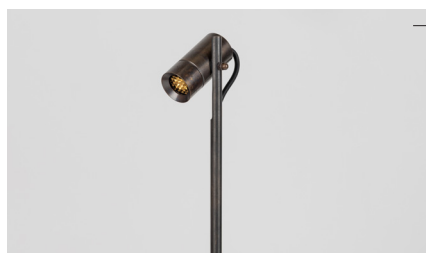

## General

Location:	Exterior
Class:	CE (Class III)
IP-rating:	IP67
Driver included:	Yes
Installation orientation:	Ground
Main material:	Weathered brass

Dimensions (mm): H: 300mm W: 76mm Ø: 36mm

Lamp included:	Yes (Integral)
Dimmable:	No (Dimmable on request)

## Models

**CODE** NNA-M-01 01 01

Nona mini led flood 30cm

60° - 2700K - CRI>90  
1xLED 3W - 150lm - 24V

**CODE** NNA-M-01 01 02

Nona mini led spot 30cm

24° - 2700K - CRI>90  
1xLED 3W - 150lm - 24V

## General

Location:	Exterior
Class:	CE (Class III)
IP-rating:	IP67
Driver included:	Yes
Installation orientation:	Ground
Main material:	Weathered brass

Dimensions (mm): H: 1000mm W: 76mm Ø: 36mm

Lamp included:	Yes (Integral)
Dimmable:	No (Dimmable on request)

## Models

**CODE** NNA-M-01 02 01

Nona mini led flood 100cm

60° - 2700K - CRI>90  
1xLED 3W - 150lm - 24V

**CODE** NNA-M-01 02 02

Nona mini led spot 100cm

24° - 2700K - CRI>90  
1xLED 3W - 150lm - 24V