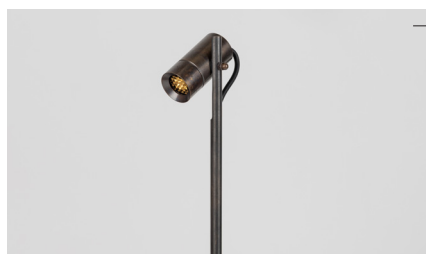

General

Location:	Exterior
Class:	CE (Class III)
IP-rating:	IP67
Driver included:	Yes
Installation orientation:	Ground
Main material:	Weathered brass

Dimensions (mm): H: 1000mm W: 76mm Ø: 36mm

Lamp included:	Yes (Integral)
Dimmable:	No (Dimmable on request)

Models

CODE NNA-M-01 02 01

Nona mini led flood 100cm

60° - 2700K - CRI>90
1xLED 3W - 150lm - 24V