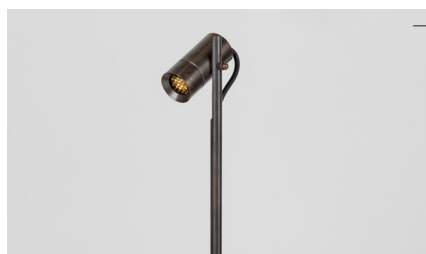

## General

Location:	Exterior
Class:	CE (Class III)
IP-rating:	IP67
Driver included:	Yes
Installation orientation:	Ground
Main material:	Weathered brass

Dimensions (mm): H: 300mm W: 76mm Ø: 36mm

Lamp included:	Yes (Integral)
Dimmable:	No (Dimmable on request)

## Models

**CODE** NNA-M-01 01 01

Nona mini led flood 30cm

60° - 2700K - CRI>90  
1xLED 3W - 150lm - 24V

**CODE** NNA-M-01 01 02

Nona mini led spot 30cm

24° - 2700K - CRI>90  
1xLED 3W - 150lm - 24V

## General

Location:	Exterior
Class:	CE (Class III)
IP-rating:	IP67
Driver included:	Yes
Installation orientation:	Ground
Main material:	Weathered brass

Dimensions (mm): H: 1000mm W: 76mm Ø: 36mm

Lamp included:	Yes (Integral)
Dimmable:	No (Dimmable on request)

## Models

**CODE** NNA-M-01 02 01

Nona mini led flood 100cm

60° - 2700K - CRI>90  
1xLED 3W - 150lm - 24V

**CODE** NNA-M-01 02 02

Nona mini led spot 100cm

24° - 2700K - CRI>90  
1xLED 3W - 150lm - 24V