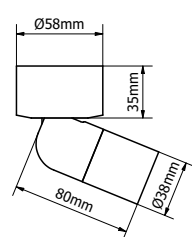

Surface mounted round - driver excl.

Dotsi ø38mm | surface mounted round | excl. driver | tube small

| | 2700K CRI97 | 3000K CRI97 |
|---------------|--------------------|--------------------|
| | 6W · 425lm · 24Vdc | 6W · 450lm · 24Vdc |
| White RAL9016 | WLDOTSI 1001010101 | WLDOTSI 1001010102 |
| Ano black | WLDOTSI 1002010101 | WLDOTSI 1002010102 |
| Ano champagne | WLDOTSI 1003010101 | WLDOTSI 1003010102 |
| Ano bronze | WLDOTSI 1004010101 | WLDOTSI 1004010102 |

Dotsi ø38mm | surface mounted round | excl. driver | tube large

| | 2700K CRI97 | 3000K CRI97 |
|---------------|--------------------|--------------------|
| | 6W · 425lm · 24Vdc | 6W · 450lm · 24Vdc |
| White RAL9016 | WLDOTSI 1001030101 | WLDOTSI 1001030102 |
| Ano black | WLDOTSI 1002030101 | WLDOTSI 1002030102 |
| Ano champagne | WLDOTSI 1003030101 | WLDOTSI 1003030102 |
| Ano bronze | WLDOTSI 1004030101 | WLDOTSI 1004030102 |

Installation accessories

Required lens options

| Item code | Description |
|------------------|-------------------------------|
| WLDOTSI 01LENS01 | Lens for Dotsi ø38mm - 15° |
| WLDOTSI 01LENS02 | Lens for Dotsi ø38mm - 20° |
| WLDOTSI 01LENS03 | Lens for Dotsi ø38mm - 30° |
| WLDOTSI 01LENS04 | Lens for Dotsi ø38mm - 40° |
| WLDOTSI 01LENS05 | Lens for Dotsi ø38mm - 45x20° |

(*) driver does not fit inside ceiling box

pvdconcept[®]

White Line Dotsi 38