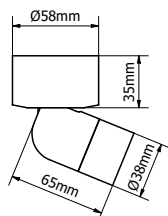

Surface mounted round - driver excl.

Dotsi ø38mm | surface mounted round | excl. driver | tube small

| | 2700K CRI97 | 3000K CRI97 |
|---------------|--------------------|--------------------|
| | 6W · 425lm · 24Vdc | 6W · 450lm · 24Vdc |
| White RAL9016 | WLDOTSI 1001010101 | WLDOTSI 1001010102 |
| Ano black | WLDOTSI 1002010101 | WLDOTSI 1002010102 |
| Ano champagne | WLDOTSI 1003010101 | WLDOTSI 1003010102 |
| Ano bronze | WLDOTSI 1004010101 | WLDOTSI 1004010102 |

Dotsi ø38mm | surface mounted round | excl. driver | tube large

| | 2700K CRI97 | 3000K CRI97 |
|---------------|--------------------|--------------------|
| | 6W · 425lm · 24Vdc | 6W · 450lm · 24Vdc |
| White RAL9016 | WLDOTSI 1001030101 | WLDOTSI 1001030102 |
| Ano black | WLDOTSI 1002030101 | WLDOTSI 1002030102 |
| Ano champagne | WLDOTSI 1003030101 | WLDOTSI 1003030102 |
| Ano bronze | WLDOTSI 1004030101 | WLDOTSI 1004030102 |

Installation accessories

Required lens options

| Item code | Description |
|------------------|-------------------------------|
| WLDOTSI 01LENS01 | Lens for Dotsi ø38mm - 15° |
| WLDOTSI 01LENS02 | Lens for Dotsi ø38mm - 20° |
| WLDOTSI 01LENS03 | Lens for Dotsi ø38mm - 30° |
| WLDOTSI 01LENS04 | Lens for Dotsi ø38mm - 40° |
| WLDOTSI 01LENS05 | Lens for Dotsi ø38mm - 45x20° |

(*) driver does not fit inside ceiling box

pvdconcept[®]

White Line Dotsi 38