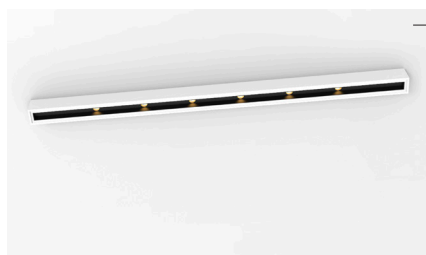

General

Location:	Interior
Class:	CE (Class I)
IP-rating:	IP20
Driver included:	Yes
Installation orientation:	Ceiling mount
Main material:	Aluminium powder coated RAL9016 - RAL9005
Dimensions (mm):	H: 1800mm W: 82mm D: 100mm
Cut out hole (mm):	-
Recess depth (mm):	-
Lamp included:	Yes
Dimmable:	Yes
Dimming method:	Mains dimmable (See catalog for other options)

Models

CODE WL12 0104 LED

White Line Nis 1800mm
2700K - CRI>95+
6xLED 6W - 3960lm - 700mA