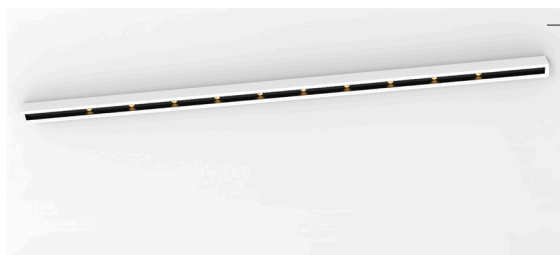

General

Location:	Interior
Class:	CE (Class I)
IP-rating:	IP20
Driver included:	Yes
Installation orientation:	Ceiling mount
Main material:	Aluminium powder coated RAL9016 - RAL9005

Dimensions (mm):	H: 3000mm W: 82mm D: 100mm
Cut out hole (mm):	-
Recess depth (mm):	-

Lamp included:	Yes
Dimmable:	Yes
Dimming method:	Mains dimmable (See catalog for other options)

Models

CODE WL12 0106 LED

White Line Nis 3000mm
2700K - CRI>95+
10xLED 6W - 6600lm - 700mA