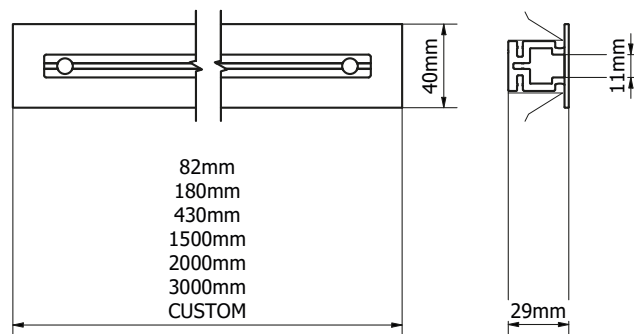

The slot system: Slot in custom

Slot in | recessed with trim

Item code	Description
WLSLIN 0001	Slot in empty profile Length: 82mm Colour: White
WLSLIN 0002	Slot in empty profile Length: 82mm Colour: Black
WLSLIN 0003	Slot in empty profile Length: 82mm Colour: Anodised Champagne
WLSLIN 0004	Slot in empty profile Length: 82mm Colour: Anodised Bronze
WLSLIN 0005	Slot in empty profile Length: 82mm Colour: Anodised Black
WLSLIN 0101	Slot in empty profile Length: 180mm Colour: White
WLSLIN 0102	Slot in empty profile Length: 180mm Colour: Black
WLSLIN 0103	Slot in empty profile Length: 180mm Colour: Anodised Champagne
WLSLIN 0104	Slot in empty profile Length: 180mm Colour: Anodised Bronze
WLSLIN 0105	Slot in empty profile Length: 180mm Colour: Anodised Black
WLSLIN 0201	Slot in empty profile Length: 430mm Colour: White
WLSLIN 0202	Slot in empty profile Length: 430mm Colour: Black
WLSLIN 0203	Slot in empty profile Length: 430mm Colour: Anodised Champagne
WLSLIN 0204	Slot in empty profile Length: 430mm Colour: Anodised Bronze
WLSLIN 0205	Slot in empty profile Length: 430mm Colour: Anodised Black
WLSLIN 0301	Slot in empty profile Length: 1500mm Colour: White
WLSLIN 0302	Slot in empty profile Length: 1500mm Colour: Black
WLSLIN 0303	Slot in empty profile Length: 1500mm Colour: Anodised Champagne
WLSLIN 0304	Slot in empty profile Length: 1500mm Colour: Anodised Bronze
WLSLIN 0305	Slot in empty profile Length: 1500mm Colour: Anodised Black
WLSLIN 0401	Slot in empty profile Length: 2000mm Colour: White
WLSLIN 0402	Slot in empty profile Length: 2000mm Colour: Black
WLSLIN 0403	Slot in empty profile Length: 2000mm Colour: Anodised Champagne
WLSLIN 0404	Slot in empty profile Length: 2000mm Colour: Anodised Bronze
WLSLIN 0405	Slot in empty profile Length: 2000mm Colour: Anodised Black
WLSLIN 0501	Slot in empty profile Length: 3000mm Colour: White
WLSLIN 0502	Slot in empty profile Length: 3000mm Colour: Black
WLSLIN 0503	Slot in empty profile Length: 3000mm Colour: Anodised Champagne
WLSLIN 0504	Slot in empty profile Length: 3000mm Colour: Anodised Bronze
WLSLIN 0505	Slot in empty profile Length: 3000mm Colour: Anodised Black
WLSLIN XXXX	Slot in empty profile Length: Custom per cm - max 590cm Colour: Custom