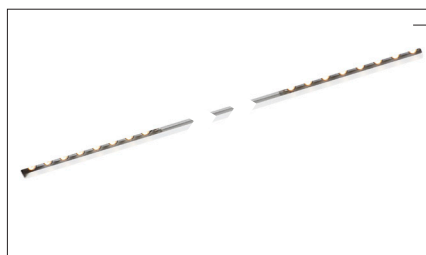

General

Location:	Bathroom / Interior
Class:	CE (Class II)
IP-rating:	IP44 / IP20
Driver included:	No
Installation orientation:	Ceiling mount
Main material:	Aluminium powder coated
Dimensions (mm):	H: 3100mm W: 110mm D: 30mm
Cut out hole (mm):	3105mm x 115mm
Recess depth (mm):	35mm
Lamp included:	Yes
Dimmable:	Yes
Dimming method:	See driver matrix for all possibilities

Models

CODE USE THE CODE CONFIGURATOR

White Line Slot trimless 3100mm (visual length 3000mm)

2700K - CRI>90 - 24°/36°/80°
8xLED 8W - 6330lm - 24V