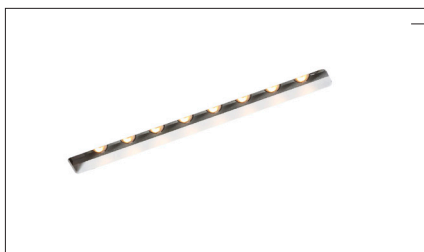

CODE USE THE CODE CONFIGURATOR

White Line Slot trimless 250mm (visual length 150mm)

3000K - CRI>90 - 24°/36°/80°
1xLED 8W - 840lm - 24V