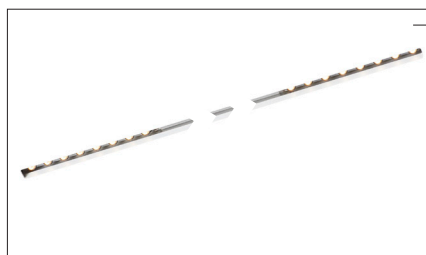

General

Location:	Bathroom / Interior
Class:	CE (Class II)
IP-rating:	IP44 / IP20
Driver included:	No
Installation orientation:	Ceiling mount
Main material:	Aluminium powder coated
Dimensions (mm):	H: 2100mm W: 110mm D: 30mm
Cut out hole (mm):	2105mm x 115mm
Recess depth (mm):	35mm
Lamp included:	Yes
Dimmable:	Yes
Dimming method:	See driver matrix for all possibilities

Models

CODE USE THE CODE CONFIGURATOR

White Line Slot trimless 2100mm (visual length 2000mm)

2700K - CRI>90 - 24°/36°/80°
6xLED 8W - 4750lm - 24V