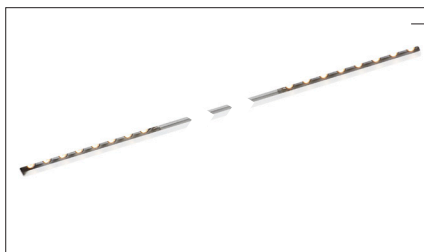

## Models

**CODE USE THE CODE CONFIGURATOR**

White Line Slot trimless 1600mm (visual length 1500mm)

2700K - CRI>90 - 24°/36°/80°

4xLED 8W - 3170lm - 24V

**CODE USE THE CODE CONFIGURATOR**

White Line Slot trimless 1600mm (visual length 1500mm)