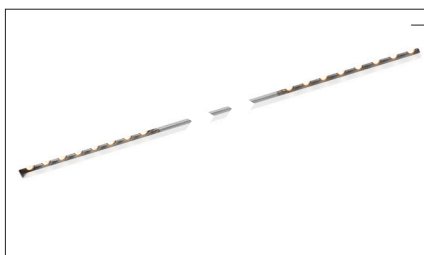

General

Location:	Bathroom / Interior
Class:	CE (Class II)
IP-rating:	IP44 / IP20
Driver included:	No
Installation orientation:	Ceiling mount
Main material:	Aluminium powder coated
Dimensions (mm):	H: 1600mm W: 110mm D: 30mm
Cut out hole (mm):	1605mm x 115mm
Recess depth (mm):	35mm
Lamp included:	Yes
Dimmable:	Yes
Dimming method:	See driver matrix for all possibilities

Models

CODE USE THE CODE CONFIGURATOR

White Line Slot trimless 1600mm (visual length 1500mm)

2700K - CRI>90 - 24°/36°/80°

4xLED 8W - 3170lm - 24V