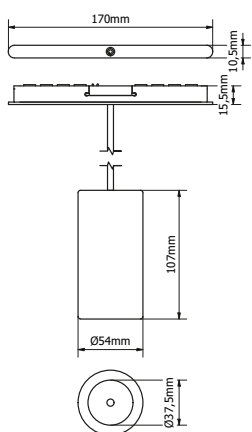

Tubsi | pendant magnetic | ano black connector

(Length rod: 0-250cm, exact size to be specified when ordering)

| | | 60° |
|---------------|--------------------|--------------------|
| | | 2700K CRI97 |
| | | 4W · 400lm - 24Vdc |
| White RAL9016 | WLTUBSI 0201020101 | |
| Ano black | WLTUBSI 0202020101 | |
| Ano champagne | WLTUBSI 0203020101 | |
| Ano bronze | WLTUBSI 0204020101 | |
| Travertin | WLTUBSI 0205020101 | |
| White marble | WLTUBSI 0206020101 | |
| Black marble | WLTUBSI 0207020101 | |
| Black oak | WLTUBSI 0208020101 | |
| Walnut | WLTUBSI 0209020101 | |

Tubsi | pendant magnetic | ano champagne connector

(Length rod: 0-250cm, exact size to be specified when ordering)

| | | 60° |
|---------------|--------------------|--------------------|
| | | 2700K CRI97 |
| | | 4W · 400lm · 24Vdc |
| White RAL9016 | WLTUBSI 0201030101 | |
| Ano black | WLTUBSI 0202030101 | |
| Ano champagne | WLTUBSI 0203030101 | |
| Ano bronze | WLTUBSI 0204030101 | |
| Travertin | WLTUBSI 0205030101 | |
| White marble | WLTUBSI 0206030101 | |
| Black marble | WLTUBSI 0207030101 | |
| Black oak | WLTUBSI 0208030101 | |
| Walnut | WLTUBSI 0209030101 | |

Tubsi | pendant magnetic | ano bronze connector

(Length rod: 0-250cm, exact size to be specified when ordering)

| | | 60° |
|---------------|--------------------|--------------------|
| | | 2700K CRI97 |
| | | 4W · 400lm · 24Vdc |
| White RAL9016 | WLTUBSI 0201040101 | |
| Ano black | WLTUBSI 0202040101 | |
| Ano champagne | WLTUBSI 0203040101 | |
| Ano bronze | WLTUBSI 0204040101 | |
| Travertin | WLTUBSI 0205040101 | |
| White marble | WLTUBSI 0206040101 | |
| Black marble | WLTUBSI 0207040101 | |
| Black oak | WLTUBSI 0208040101 | |
| Walnut | WLTUBSI 0209040101 | |