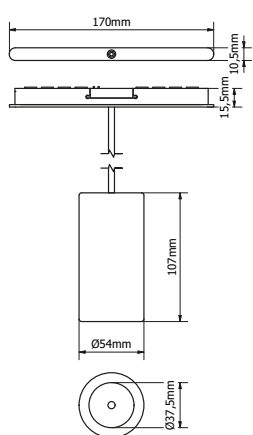

The slot system: Add on

(Length rod: 0-250cm, exact size to be specified when ordering)

		60°
		2700K CRI97
		4W · 400lm · 24Vdc
White RAL9016	WLTUBSI 0201010101	
Ano black	WLTUBSI 0202010101	
Ano champagne	WLTUBSI 0203010101	
Ano bronze	WLTUBSI 0204010101	
Travertin	WLTUBSI 0205010101	
White marble	WLTUBSI 0206010101	
Black marble	WLTUBSI 0207010101	
Black oak	WLTUBSI 0208010101	
Walnut	WLTUBSI 0209010101