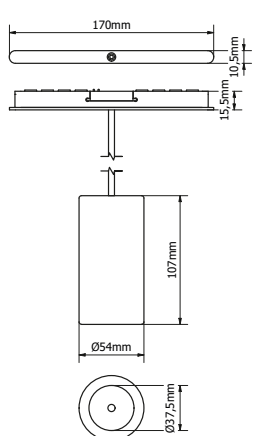

Tubsi | pendant magnetic | ano black connector

(Length rod: 0-250cm, exact size to be specified when ordering)

| | | 60° |
|---------------|--------------------|--------------------|
| | | 2700K CRI97 |
| | | 4W · 400lm - 24Vdc |
| White RAL9016 | WLTUBSI 0201020101 | |
| Ano black | WLTUBSI 0202020101 | |
| Ano champagne | WLTUBSI 0203020101 | |
| Ano bronze | WLTUBSI 0204020101 | |
| Travertin | WLTUBSI 0205020101 | |
| White marble | WLTUBSI 0206020101 | |
| Black marble | WLTUBSI 0207020101 | |
| Black oak | WLTUBSI 0208020101 | |
| Walnut | WLTUBSI 0209020101 | |

Tubsi | pendant magnetic | ano champagne connector

(Length rod: 0-250cm, exact size to be specified when ordering)

| | | 60° |
|---------------|--------------------|--------------------|
| | | 2700K CRI97 |
| | | 4W · 400lm · 24Vdc |
| White RAL9016 | WLTUBSI 0201030101 | |
| Ano black | WLTUBSI 0202030101 | |
| Ano champagne | WLTUBSI 0203030101 | |
| Ano bronze | WLTUBSI 0204030101 | |
| Travertin | WLTUBSI 0205030101 | |
| White marble | WLTUBSI 0206030101 | |
| Black marble | WLTUBSI 0207030101 | |
| Black oak | WLTUBSI 0208030101 | |
| Walnut | WLTUBSI 0209030101 | |

Tubsi | pendant magnetic | ano bronze connector

(Length rod: 0-250cm, exact size to be specified when ordering)

| | | 60° |
|---------------|--------------------|--------------------|
| | | 2700K CRI97 |
| | | 4W · 400lm · 24Vdc |
| White RAL9016 | WLTUBSI 0201040101 | |
| Ano black | WLTUBSI 0202040101 | |
| Ano champagne | WLTUBSI 0203040101 | |
| Ano bronze | WLTUBSI 0204040101 | |
| Travertin | WLTUBSI 0205040101 | |
| White marble | WLTUBSI 0206040101 | |
| Black marble | WLTUBSI 0207040101 | |
| Black oak | WLTUBSI 0208040101 | |
| Walnut | WLTUBSI 0209040101 | |