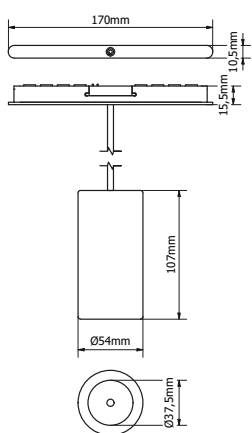

Tubsi | pendant magnetic | ano black connector

(Length rod: 0-250cm, exact size to be specified when ordering)

| | | 60° |
|---------------|--------------------|--------------------|
| | | 2700K CRI97 |
| | | 4W · 400lm - 24Vdc |
| White RAL9016 | WLTUBSI 0201020101 | |
| Ano black | WLTUBSI 0202020101 | |
| Ano champagne | WLTUBSI 0203020101 | |
| Ano bronze | WLTUBSI 0204020101 | |
| Travertin | WLTUBSI 0205020101 | |
| White marble | WLTUBSI 0206020101 | |
| Black marble | WLTUBSI 0207020101 | |
| Black oak | WLTUBSI 0208020101 | |
| Walnut | WLTUBSI 0209020101 | |

Tubsi | pendant magnetic | ano champagne connector

(Length rod: 0-250cm, exact size to be specified when ordering)

| | | 60° |
|---------------|--------------------|--------------------|
| | | 2700K CRI97 |
| | | 4W · 400lm · 24Vdc |
| White RAL9016 | WLTUBSI 0201030101 | |
| Ano black | WLTUBSI 0202030101 | |
| Ano champagne | WLTUBSI 0203030101 | |
| Ano bronze | WLTUBSI 0204030101 | |
| Travertin | WLTUBSI 0205030101 | |
| White marble | WLTUBSI 0206030101 | |
| Black marble | WLTUBSI 0207030101 | |
| Black oak | WLTUBSI 0208030101 | |
| Walnut | WLTUBSI 0209030101 | |

Tubsi | pendant magnetic | ano bronze connector

(Length rod: 0-250cm, exact size to be specified when ordering)

| | | 60° |
|---------------|--------------------|--------------------|
| | | 2700K CRI97 |
| | | 4W · 400lm · 24Vdc |
| White RAL9016 | WLTUBSI 0201040101 | |
| Ano black | WLTUBSI 0202040101 | |
| Ano champagne | WLTUBSI 0203040101 | |
| Ano bronze | WLTUBSI 0204040101 | |
| Travertin | WLTUBSI 0205040101 | |
| White marble | WLTUBSI 0206040101 | |
| Black marble | WLTUBSI 0207040101 | |
| Black oak | WLTUBSI 0208040101 | |
| Walnut | WLTUBSI 0209040101 | |