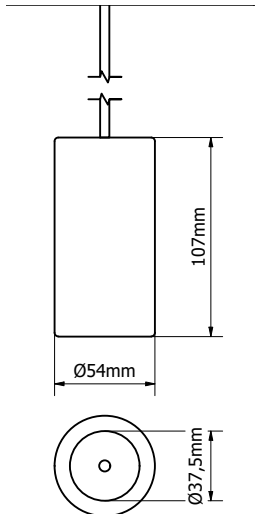

60°	
	2700K CRI97	DTW 2800-1800K CRI95
	4W · 400lm · 350mA · 12Vf	4W · 480lm · 250mA · 17Vf
White RAL9016	WLTUBSI 0101020101	WLTUBSI 0101020102
Ano black	WLTUBSI 0102020101	WLTUBSI 0102020102
Ano champagne	WLTUBSI 0103020101	WLTUBSI 0103020102
Ano bronze	WLTUBSI 0104020101	WLTUBSI 0104020102
Travertin	WLTUBSI 0105020101	WLTUBSI 0105020102
White marble	WLTUBSI 0106020101	WLTUBSI 0106020102
Black marble	WLTUBSI 0107020101	WLTUBSI 0107020102
Black oak	WLTUBSI 0108020101	WLTUBSI 0108020102
Walnut	WLTUBSI 0109020101	WLTUBSI 0109020102