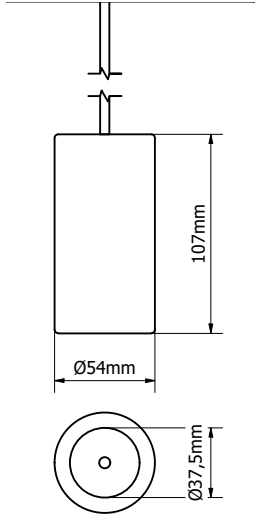

Pendant fixed

Tubsi | pendant fixed | rod: white

Length rod: 0-250cm, exact size to be specified when ordering
Installation accessories

	60°	
	2700K CRI97	DTW 2800-1800K CRI95
	4W · 400lm · 350mA · 12Vf	4W · 480lm · 250mA · 17Vf
White RAL9016	WLTUBSI 0101010101	WLTUBSI 0101010102
Ano black	WLTUBSI 0102010101	WLTUBSI 0102010102
Ano champagne	WLTUBSI 0103010101	WLTUBSI 0103010102
Ano bronze	WLTUBSI 0104010101	WLTUBSI 0104010102
Travertin	WLTUBSI 0105010101	WLTUBSI 0105010102
White marble	WLTUBSI 0106010101	WLTUBSI 0106010102
Black marble	WLTUBSI 0107010101	WLTUBSI 0107010102
Black oak	WLTUBSI 0108010101	WLTUBSI 0108010102
Walnut	WLTUBSI 0109010101	WLTUBSI 0109010102

Installation accessories

Item code	Description	Dimensions
WLTUBSI CP0101	Tubsi pendant fixed surface m.ceiling plate white 3x incl driver (mains dim)	ø200xH28mm
WLTUBSI CP0201	Tubsi pendant fixed surface m.ceiling plate white 5x incl driver (mains dim)	ø300xH28mm
WLTUBSI CP0301	Tubsi pendant fixed surface m.ceiling plate white 7x incl driver (mains dim)	ø350xH28mm
WLTUBSI CP0102	Tubsi pendant fixed surface m.ceiling plate black 3x incl driver (mains dim)	ø200xH28mm
WLTUBSI CP0202	Tubsi pendant fixed surface m.ceiling plate black 5x incl driver (mains dim)	ø300xH28mm
WLTUBSI CP0302	Tubsi pendant fixed surface m.ceiling plate black 7x incl driver (mains dim)	ø350xH28mm