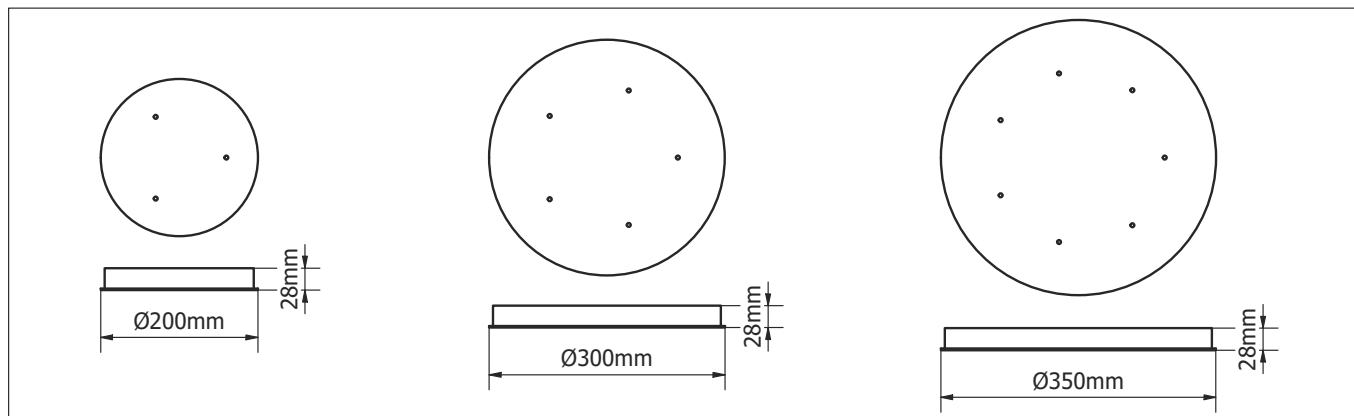

Installation accessories

Item code	Description	Dimensions
WLTUBSI CP0101	Tubsi|pendant fixed|surface m.ceiling plate|white|3x|incl driver (mains dim)	ø200xH28mm
WLTUBSI CP0201	Tubsi|pendant fixed|surface m.ceiling plate|white|5x|incl driver (mains dim)	ø300xH28mm
WLTUBSI CP0301	Tubsi|pendant fixed|surface m.ceiling plate|white|7x|incl driver (mains dim)	ø350xH28mm
WLTUBSI CP0102	Tubsi|pendant fixed|surface m.ceiling plate|black|3x|incl driver (mains dim)	ø200xH28mm
WLTUBSI CP0202	Tubsi|pendant fixed|surface m.ceiling plate|black|5x|incl driver (mains dim)	ø300xH28mm
WLTUBSI CP0302	Tubsi|pendant fixed|surface m.ceiling plate|black|7x|incl driver (mains dim)	ø350xH28mm