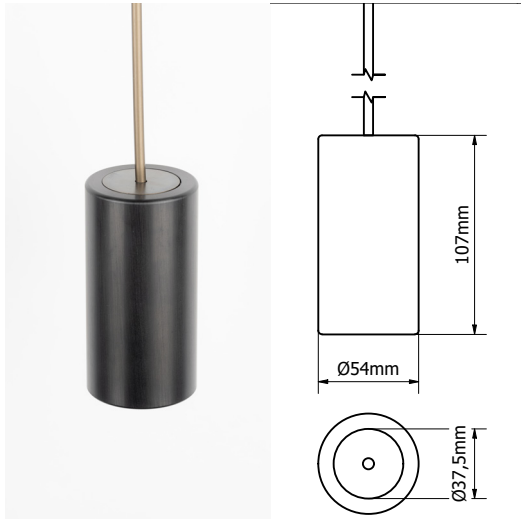

60°	
	2700K CRI97	DTW 2800-1800K CRI95
	4W · 400lm · 350mA · 12Vf	4W · 480lm · 250mA · 17Vf
White RAL9016	WLTUBSI 0101040101	WLTUBSI 0101040102
Ano black	WLTUBSI 0102040101	WLTUBSI 0102040102
Ano champagne	WLTUBSI 0103040101	WLTUBSI 0103040102
Ano bronze	WLTUBSI 0104040101	WLTUBSI 0104040102
Travertin	WLTUBSI 0105040101	WLTUBSI 0105040102
White marble	WLTUBSI 0106040101	WLTUBSI 0106040102
Black marble	WLTUBSI 0107040101	WLTUBSI 0107040102
Black oak	WLTUBSI 0108040101	WLTUBSI 0108040102
Walnut	WLTUBSI 0109040101	WLTUBSI 0109040102