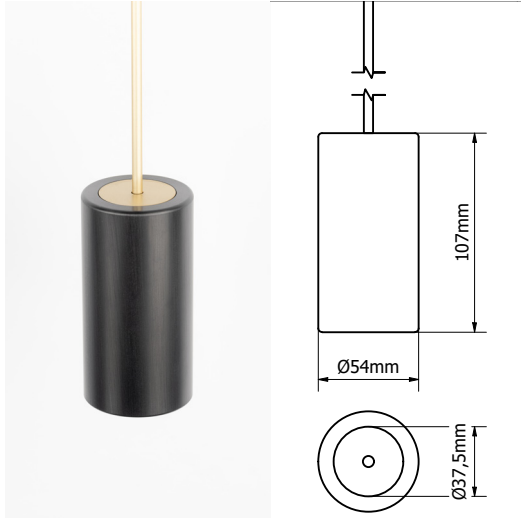

Tubsi | pendant fixed | rod: ano champagne

Length rod: 0-250cm, exact size to be specified when ordering
Installation accessories

	60°	
	2700K CRI97	DTW 2800-1800K CRI95
	4W · 400lm · 350mA · 12Vf	4W · 480lm · 250mA · 17Vf
White RAL9016	WLTUBSI 0101030101	WLTUBSI 0101030102
Ano black	WLTUBSI 0102030101	WLTUBSI 0102030102
Ano champagne	WLTUBSI 0103030101	WLTUBSI 0103030102
Ano bronze	WLTUBSI 0104030101	WLTUBSI 0104030102
Travertin	WLTUBSI 0105030101	WLTUBSI 0105030102
White marble	WLTUBSI 0106030101	WLTUBSI 0106030102
Black marble	WLTUBSI 0107030101	WLTUBSI 0107030102
Black oak	WLTUBSI 0108030101	WLTUBSI 0108030102
Walnut	WLTUBSI 0109030101	WLTUBSI 0109030102

Tubsi | pendant fixed | rod: ano bronze

Length rod: 0-250cm, exact size to be specified when ordering
Installation accessories