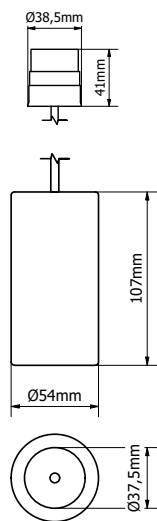

### Tubsi | pendant recessed | rod: white

Length rod: 0-250cm, exact size to be specified when ordering

	60°	
	2700K CRI97	DTW 2800-1800K CRI95
	4W · 400lm · 350mA · 12Vf	4W · 480lm · 250mA · 17Vf
White RAL9016	WLTUBSI 0301010201	WLTUBSI 0301010202
Ano black	WLTUBSI 0302010201	WLTUBSI 0302010202
Ano champagne	WLTUBSI 0303010201	WLTUBSI 0303010202
Ano bronze	WLTUBSI 0304010201	WLTUBSI 0304010202
Travertin	WLTUBSI 0305010201	WLTUBSI 0305010202
White marble	WLTUBSI 0306010201	WLTUBSI 0306010202
Black marble	WLTUBSI 0307010201	WLTUBSI 0307010202
Black oak	WLTUBSI 0308010201	WLTUBSI 0308010202
Walnut	WLTUBSI 0309010201	WLTUBSI 0309010202

### Tubsi | pendant recessed | rod: white

Length rod: 0-250cm, exact size to be specified when ordering

	<b>60°</b>
	<b>2700K CRI97</b>
	4W · 400lm · 24Vdc
White RAL9016	WLTUBSI 0301010101
Ano black	WLTUBSI 0302010101
Ano champagne	WLTUBSI 0303010101
Ano bronze	WLTUBSI 0304010101
Travertin	WLTUBSI 0305010101
White marble	WLTUBSI 0306010101
Black marble	WLTUBSI 0307010101
Black oak	WLTUBSI 0308010101
Walnut	WLTUBSI 0309010101

### Tubsi | pendant recessed | rod: ano black

Length rod: 0-250cm, exact size to be specified when ordering

	<b>60°</b>
	<b>2700K CRI97</b>
	4W · 400lm · 24Vdc
White RAL9016	WLTUBSI 0301020101
Ano black	WLTUBSI 0302020101
Ano champagne	WLTUBSI 0303020101
Ano bronze	WLTUBSI 0304020101
Travertin	WLTUBSI 0305020101
White marble	WLTUBSI 0306020101
Black marble	WLTUBSI 0307020101
Black oak	WLTUBSI 0308020101
Walnut	WLTUBSI 0309020101