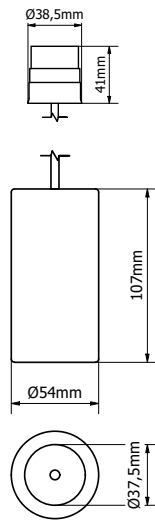

### Tubsi | pendant recessed | rod: white

Length rod: 0-250cm, exact size to be specified when ordering

	60°	
	2700K CRI97	DTW 2800-1800K CRI95
	4W · 400lm · 350mA · 12Vf	4W · 480lm · 250mA · 17Vf
White RAL9016	WLTUBSI 0301010201	WLTUBSI 0301010202
Ano black	WLTUBSI 0302010201	WLTUBSI 0302010202
Ano champagne	WLTUBSI 0303010201	WLTUBSI 0303010202
Ano bronze	WLTUBSI 0304010201	WLTUBSI 0304010202
Travertin	WLTUBSI 0305010201	WLTUBSI 0305010202
White marble	WLTUBSI 0306010201	WLTUBSI 0306010202
Black marble	WLTUBSI 0307010201	WLTUBSI 0307010202
Black oak	WLTUBSI 0308010201	WLTUBSI 0308010202
Walnut	WLTUBSI 0309010201	WLTUBSI 0309010202

### Tubsi | pendant recessed | rod: ano black

Length rod: 0-250cm, exact size to be specified when ordering

	60°	
	2700K CRI97	DTW 2800-1800K CRI95
	4W · 400lm · 350mA · 12Vf	4W · 480lm · 250mA · 17Vf
White RAL9016	WLTUBSI 0301020201	WLTUBSI 0301020202
Ano black	WLTUBSI 0302020201	WLTUBSI 0302020202
Ano champagne	WLTUBSI 0303020201	WLTUBSI 0303020202
Ano bronze	WLTUBSI 0304020201	WLTUBSI 0304020202
Travertin	WLTUBSI 0305020201	WLTUBSI 0305020202
White marble	WLTUBSI 0306020201	WLTUBSI 0306020202
Black marble	WLTUBSI 0307020201	WLTUBSI 0307020202
Black oak	WLTUBSI 0308020201	WLTUBSI 0308020202
Walnut	WLTUBSI 0309020201	WLTUBSI 0309020202

**Tubsi | pendant recessed | rod: ano bronze**

Length rod: 0-250cm, exact size to be specified when ordering

	60°	
	2700K CRI97	DTW 2800-1800K CRI95
	4W · 400lm · 350mA · 12Vf	4W · 480lm · 250mA · 17Vf
White RAL9016	WLTUBSI 0301040201	WLTUBSI 0301040202
Ano black	WLTUBSI 0302040201	WLTUBSI 0302040202
Ano champagne	WLTUBSI 0303040201	WLTUBSI 0303040202
Ano bronze	WLTUBSI 0304040201	WLTUBSI 0304040202
Travertin	WLTUBSI 0305040201	WLTUBSI 0305040202
White marble	WLTUBSI 0306040201	WLTUBSI 0306040202
Black marble	WLTUBSI 0307040201	WLTUBSI 0307040202
Black oak	WLTUBSI 0308040201	WLTUBSI 0308040202
Walnut	WLTUBSI 0309040201	WLTUBSI 0309040202