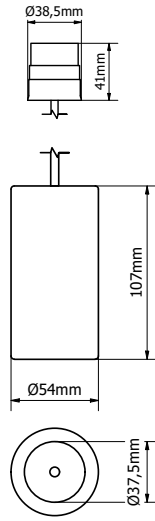

Tubsi | pendant recessed | rod: ano champagne

Length rod: 0-250cm, exact size to be specified when ordering