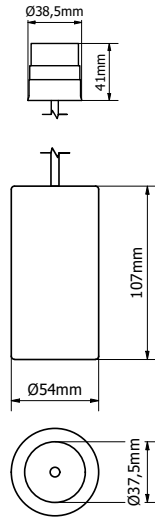

## Pendant recessed 250mA - 350mA

### Tubsi | pendant recessed | rod: white

Length rod: 0-250cm, exact size to be specified when ordering

	60°	
	2700K CRI97	DTW 2800-1800K CRI95
	4W · 400lm · 350mA · 12Vf	4W · 480lm · 250mA · 17Vf
White RAL9016	WLTUBSI 0301010201	WLTUBSI 0301010202
Ano black	WLTUBSI 0302010201	WLTUBSI 0302010202
Ano champagne	WLTUBSI 0303010201	WLTUBSI 0303010202
Ano bronze	WLTUBSI 0304010201	WLTUBSI 0304010202
Travertin	WLTUBSI 0305010201	WLTUBSI 0305010202
White marble	WLTUBSI 0306010201	WLTUBSI 0306010202
Black marble	WLTUBSI 0307010201	WLTUBSI 0307010202
Black oak	WLTUBSI 0308010201	WLTUBSI 0308010202
Walnut	WLTUBSI 0309010201	WLTUBSI 0309010202

### Tubsi | pendant recessed | rod: ano black

Length rod: 0-250cm, exact size to be specified when ordering

	60°	
	2700K CRI97	DTW 2800-1800K CRI95
	4W · 400lm · 350mA · 12Vf	4W · 480lm · 250mA · 17Vf
White RAL9016	WLTUBSI 0301020201	WLTUBSI 0301020202
Ano black	WLTUBSI 0302020201	WLTUBSI 0302020202
Ano champagne	WLTUBSI 0303020201	WLTUBSI 0303020202
Ano bronze	WLTUBSI 0304020201	WLTUBSI 0304020202
Travertin	WLTUBSI 0305020201	WLTUBSI 0305020202
White marble	WLTUBSI 0306020201	WLTUBSI 0306020202
Black marble	WLTUBSI 0307020201	WLTUBSI 0307020202
Black oak	WLTUBSI 0308020201	WLTUBSI 0308020202
Walnut	WLTUBSI 0309020201	WLTUBSI 0309020202

### Tubsi | pendant recessed | rod: white

Length rod: 0-250cm, exact size to be specified when ordering

	<b>60°</b>
	<b>2700K CRI97</b>
	4W · 400lm · 24Vdc
White RAL9016	WLTUBSI 0301010101
Ano black	WLTUBSI 0302010101
Ano champagne	WLTUBSI 0303010101
Ano bronze	WLTUBSI 0304010101
Travertin	WLTUBSI 0305010101
White marble	WLTUBSI 0306010101
Black marble	WLTUBSI 0307010101
Black oak	WLTUBSI 0308010101
Walnut	WLTUBSI 0309010101