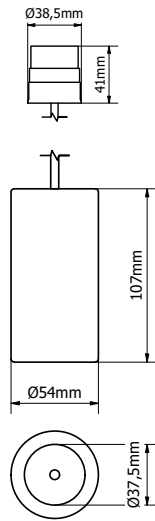

### Tubsi | pendant recessed | rod: white

Length rod: 0-250cm, exact size to be specified when ordering

	60°	
	2700K CRI97	DTW 2800-1800K CRI95
	4W · 400lm · 350mA · 12Vf	4W · 480lm · 250mA · 17Vf
White RAL9016	WLTUBSI 0301010201	WLTUBSI 0301010202
Ano black	WLTUBSI 0302010201	WLTUBSI 0302010202
Ano champagne	WLTUBSI 0303010201	WLTUBSI 0303010202
Ano bronze	WLTUBSI 0304010201	WLTUBSI 0304010202
Travertin	WLTUBSI 0305010201	WLTUBSI 0305010202
White marble	WLTUBSI 0306010201	WLTUBSI 0306010202
Black marble	WLTUBSI 0307010201	WLTUBSI 0307010202
Black oak	WLTUBSI 0308010201	WLTUBSI 0308010202
Walnut	WLTUBSI 0309010201	WLTUBSI 0309010202

**Tubsi | pendant recessed | rod: ano champagne**

Length rod: 0-250cm, exact size to be specified when ordering

	60°	
	2700K CRI97	DTW 2800-1800K CRI95
	4W · 400lm · 350mA · 12Vf	4W · 480lm · 250mA · 17Vf
White RAL9016	WLTUBSI 0301030201	WLTUBSI 0301030202
Ano black	WLTUBSI 0302030201	WLTUBSI 0302030202
Ano champagne	WLTUBSI 0303030201	WLTUBSI 0303030202
Ano bronze	WLTUBSI 0304030201	WLTUBSI 0304030202
Travertin	WLTUBSI 0305030201	WLTUBSI 0305030202
White marble	WLTUBSI 0306030201	WLTUBSI 0306030202
Black marble	WLTUBSI 0307030201	WLTUBSI 0307030202
Black oak	WLTUBSI 0308030201	WLTUBSI 0308030202
Walnut	WLTUBSI 0309030201	WLTUBSI 0309030202

**Tubsi | pendant recessed | rod: ano bronze**

Length rod: 0-250cm, exact size to be specified when ordering

	60°	
	2700K CRI97	DTW 2800-1800K CRI95
	4W · 400lm · 350mA · 12Vf	4W · 480lm · 250mA · 17Vf
White RAL9016	WLTUBSI 0301040201	WLTUBSI 0301040202
Ano black	WLTUBSI 0302040201	WLTUBSI 0302040202
Ano champagne	WLTUBSI 0303040201	WLTUBSI 0303040202
Ano bronze	WLTUBSI 0304040201	WLTUBSI 0304040202
Travertin	WLTUBSI 0305040201	WLTUBSI 0305040202
White marble	WLTUBSI 0306040201	WLTUBSI 0306040202
Black marble	WLTUBSI 0307040201	WLTUBSI 0307040202
Black oak	WLTUBSI 0308040201	WLTUBSI 0308040202
Walnut	WLTUBSI 0309040201	WLTUBSI 0309040202