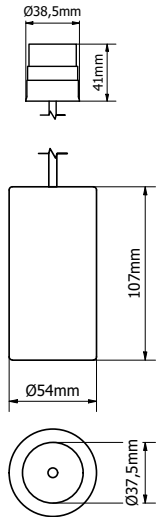

### Tubsi | pendant recessed | rod: white

Length rod: 0-250cm, exact size to be specified when ordering

	<b>60°</b>
	<b>2700K CRI97</b>
	4W · 400lm · 24Vdc
White RAL9016	WLTUBSI 0301010101
Ano black	WLTUBSI 0302010101
Ano champagne	WLTUBSI 0303010101
Ano bronze	WLTUBSI 0304010101
Travertin	WLTUBSI 0305010101
White marble	WLTUBSI 0306010101
Black marble	WLTUBSI 0307010101
Black oak	WLTUBSI 0308010101
Walnut	WLTUBSI 0309010101

### Tubsi | pendant recessed | rod: ano black

Length rod: 0-250cm, exact size to be specified when ordering

	<b>60°</b>
	<b>2700K CRI97</b>
	4W · 400lm · 24Vdc
White RAL9016	WLTUBSI 0301020101
Ano black	WLTUBSI 0302020101
Ano champagne	WLTUBSI 0303020101
Ano bronze	WLTUBSI 0304020101
Travertin	WLTUBSI 0305020101
White marble	WLTUBSI 0306020101
Black marble	WLTUBSI 0307020101
Black oak	WLTUBSI 0308020101
Walnut	WLTUBSI 0309020101

**Tubsi | pendant recessed | rod: ano champagne**

Length rod: 0-250cm, exact size to be specified when ordering

24Vdc INPUT
DIMMABLE
CE
IP20
K.C.
0-10V 1-10V
BALD

	<b>60°</b>
	<b>2700K CRI97</b>
	4W · 400lm · 24Vdc
	White RAL9016 WLTUBSI 0301030101
	Ano black WLTUBSI 0302030101
	Ano champagne WLTUBSI 0303030101
	Ano bronze WLTUBSI 0304030101
	Travertin WLTUBSI 0305030101
	White marble WLTUBSI 0306030101
	Black marble WLTUBSI 0307030101
	Black oak WLTUBSI 0308030101
	Walnut WLTUBSI 0309030101

**Tubsi | pendant recessed | rod: ano bronze**

Length rod: 0-250cm, exact size to be specified when ordering

24Vdc INPUT
DIMMABLE
CE
IP20
K.C.
0-10V 1-10V
BALD

	<b>60°</b>
	<b>2700K CRI97</b>
	4W · 400lm · 24Vdc
	White RAL9016 WLTUBSI 0301040101
	Ano black WLTUBSI 0302040101
	Ano champagne WLTUBSI 0303040101
	Ano bronze WLTUBSI 0304040101
	Travertin WLTUBSI 0305040101
	White marble WLTUBSI 0306040101
	Black marble WLTUBSI 0307040101
	Black oak WLTUBSI 0308040101
	Walnut WLTUBSI 0309040101