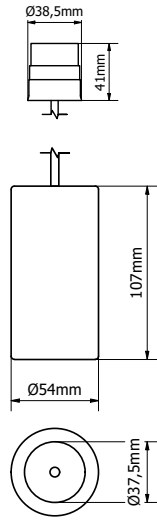

### Tubsi | pendant recessed | rod: white

Length rod: 0-250cm, exact size to be specified when ordering

	60°	
	2700K CRI97	DTW 2800-1800K CRI95
	4W · 400lm · 350mA · 12Vf	4W · 480lm · 250mA · 17Vf
White RAL9016	WLTUBSI 0301010201	WLTUBSI 0301010202
Ano black	WLTUBSI 0302010201	WLTUBSI 0302010202
Ano champagne	WLTUBSI 0303010201	WLTUBSI 0303010202
Ano bronze	WLTUBSI 0304010201	WLTUBSI 0304010202
Travertin	WLTUBSI 0305010201	WLTUBSI 0305010202
White marble	WLTUBSI 0306010201	WLTUBSI 0306010202
Black marble	WLTUBSI 0307010201	WLTUBSI 0307010202
Black oak	WLTUBSI 0308010201	WLTUBSI 0308010202
Walnut	WLTUBSI 0309010201	WLTUBSI 0309010202

### Required driver options - 250mA (DTW)

Item code	Description	Min	Max
<b>MAINS DIM</b>			
WL DRIVER10	WL Driver10 250mA 6W (1pcs) (mains dim)	1	1
WL DRIVER11	WL Driver11 250mA 10W (1pcs) (mains dim)	2	2 *
<b>1-10V / PUSH</b>			
WL DRIVER06	WL Driver06 250-700mA 18W (1pcs) (1-10V/PUSH dim)	1	2 *
<b>DALI</b>			
WL DRIVER20	WL Driver20 250-700mA 30W (1pcs) (DALI dim)	2	2 *

### Tubsi | pendant recessed | rod: white

Length rod: 0-250cm, exact size to be specified when ordering

	<b>60°</b>
	<b>2700K CRI97</b>
	4W · 400lm · 24Vdc
White RAL9016	WLTUBSI 0301010101
Ano black	WLTUBSI 0302010101
Ano champagne	WLTUBSI 0303010101
Ano bronze	WLTUBSI 0304010101
Travertin	WLTUBSI 0305010101
White marble	WLTUBSI 0306010101
Black marble	WLTUBSI 0307010101
Black oak	WLTUBSI 0308010101
Walnut	WLTUBSI 0309010101

### Tubsi | pendant recessed | rod: ano black

Length rod: 0-250cm, exact size to be specified when ordering

	<b>60°</b>
	<b>2700K CRI97</b>
	4W · 400lm · 24Vdc
White RAL9016	WLTUBSI 0301020101
Ano black	WLTUBSI 0302020101
Ano champagne	WLTUBSI 0303020101
Ano bronze	WLTUBSI 0304020101
Travertin	WLTUBSI 0305020101
White marble	WLTUBSI 0306020101
Black marble	WLTUBSI 0307020101
Black oak	WLTUBSI 0308020101
Walnut	WLTUBSI 0309020101