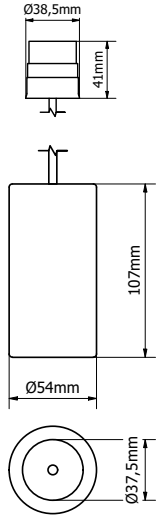

Tubsi | pendant recessed | rod: ano champagne

Length rod: 0-250cm, exact size to be specified when ordering