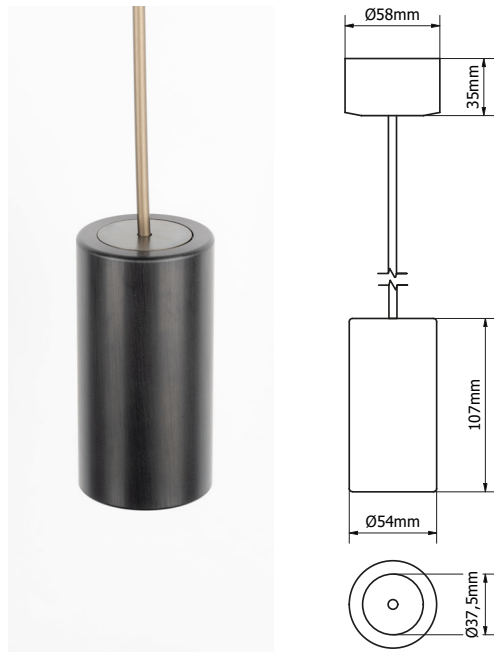

### Tubsi | pendant surface mounted round | excl. driver | rod: white

Length rod: 0-250cm, exact size to be specified when ordering

	60°
	2700K CRI97
	4W · 400lm · 24Vdc
White RAL9016	WLTUBSI 0501010101
Ano black	WLTUBSI 0502010101
Ano champagne	WLTUBSI 0503010101
Ano bronze	WLTUBSI 0504010101
Travertin	WLTUBSI 0505010101
White marble	WLTUBSI 0506010101
Black marble	WLTUBSI 0507010101
Black oak	WLTUBSI 0508010101
Walnut	WLTUBSI 0509010101

### Tubsi | pendant surface mounted round | excl. driver | rod: ano black

Length rod: 0-250cm, exact size to be specified when ordering

	60°
	2700K CRI97
	4W · 400lm · 24Vdc
White RAL9016	WLTUBSI 0501020101
Ano black	WLTUBSI 0502020101
Ano champagne	WLTUBSI 0503020101
Ano bronze	WLTUBSI 0504020101
Travertin	WLTUBSI 0505020101
White marble	WLTUBSI 0506020101
Black marble	WLTUBSI 0507020101
Black oak	WLTUBSI 0508020101
Walnut	WLTUBSI 0509020101

**Tubsi | pendant surface mounted round | excl. driver | rod: ano champagne**

Length rod: 0-250cm, exact size to be specified when ordering

		60°
		2700K CRI97
		4W · 400lm · 24Vdc
White RAL9016	WLTUBSI 0501030101	
Ano black	WLTUBSI 0502030101	
Ano champagne	WLTUBSI 0503030101	
Ano bronze	WLTUBSI 0504030101	
Travertin	WLTUBSI 0505030101	
White marble	WLTUBSI 0506030101	
Black marble	WLTUBSI 0507030101	
Black oak	WLTUBSI 0508030101	
Walnut	WLTUBSI 0509030101	

**Tubsi | pendant surface mounted round | excl. driver | rod: ano bronze**

Length rod: 0-250cm, exact size to be specified when ordering

		60°
		2700K CRI97
		4W · 400lm · 24Vdc
White RAL9016	WLTUBSI 0501040101	
Ano black	WLTUBSI 0502040101	
Ano champagne	WLTUBSI 0503040101	
Ano bronze	WLTUBSI 0504040101	
Travertin	WLTUBSI 0505040101	
White marble	WLTUBSI 0506040101	
Black marble	WLTUBSI 0507040101	
Black oak	WLTUBSI 0508040101	
Walnut	WLTUBSI 0509040101	