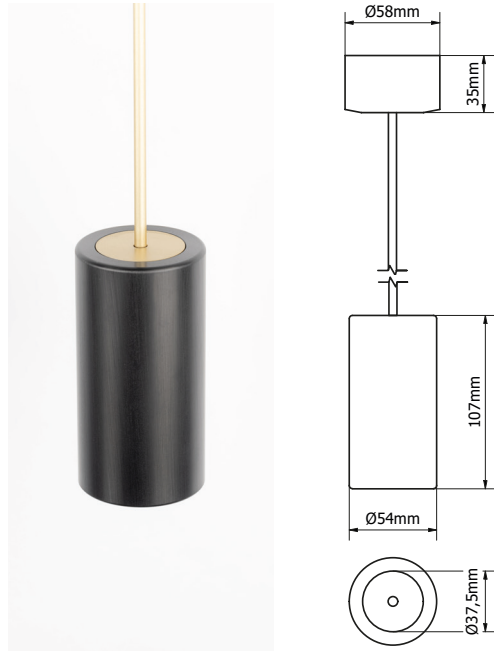

### Tubsi | pendant surface mounted round | excl. driver | rod: white

Length rod: 0-250cm, exact size to be specified when ordering

	60°
	2700K CRI97
	4W · 400lm · 24Vdc
White RAL9016	WLTUBSI 0501010101
Ano black	WLTUBSI 0502010101
Ano champagne	WLTUBSI 0503010101
Ano bronze	WLTUBSI 0504010101
Travertin	WLTUBSI 0505010101
White marble	WLTUBSI 0506010101
Black marble	WLTUBSI 0507010101
Black oak	WLTUBSI 0508010101
Walnut	WLTUBSI 0509010101

### Tubsi | pendant surface mounted round | excl. driver | rod: ano black

Length rod: 0-250cm, exact size to be specified when ordering

	60°
	2700K CRI97
	4W · 400lm · 24Vdc
White RAL9016	WLTUBSI 0501020101
Ano black	WLTUBSI 0502020101
Ano champagne	WLTUBSI 0503020101
Ano bronze	WLTUBSI 0504020101
Travertin	WLTUBSI 0505020101
White marble	WLTUBSI 0506020101
Black marble	WLTUBSI 0507020101
Black oak	WLTUBSI 0508020101
Walnut	WLTUBSI 0509020101

**Tubsi | pendant surface mounted round | excl. driver | rod: ano champagne**

Length rod: 0-250cm, exact size to be specified when ordering

		60°
		2700K CRI97
		4W · 400lm · 24Vdc
White RAL9016	WLTUBSI 0501030101	
Ano black	WLTUBSI 0502030101	
Ano champagne	WLTUBSI 0503030101	
Ano bronze	WLTUBSI 0504030101	
Travertin	WLTUBSI 0505030101	
White marble	WLTUBSI 0506030101	
Black marble	WLTUBSI 0507030101	
Black oak	WLTUBSI 0508030101	
Walnut	WLTUBSI 0509030101	

**Tubsi | pendant surface mounted round | excl. driver | rod: ano bronze**

Length rod: 0-250cm, exact size to be specified when ordering

		60°
		2700K CRI97
		4W · 400lm · 24Vdc
White RAL9016	WLTUBSI 0501040101	
Ano black	WLTUBSI 0502040101	
Ano champagne	WLTUBSI 0503040101	
Ano bronze	WLTUBSI 0504040101	
Travertin	WLTUBSI 0505040101	
White marble	WLTUBSI 0506040101	
Black marble	WLTUBSI 0507040101	
Black oak	WLTUBSI 0508040101	
Walnut	WLTUBSI 0509040101	