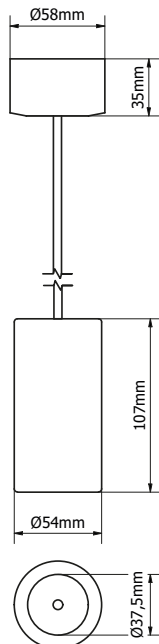

### Tubsi | pendant surface mounted round | excl. driver | rod: white

Length rod: 0-250cm, exact size to be specified when ordering

	60°
	2700K CRI97
	4W · 400lm · 24Vdc
White RAL9016	WLTUBSI 0501010101
Ano black	WLTUBSI 0502010101
Ano champagne	WLTUBSI 0503010101
Ano bronze	WLTUBSI 0504010101
Travertin	WLTUBSI 0505010101
White marble	WLTUBSI 0506010101
Black marble	WLTUBSI 0507010101
Black oak	WLTUBSI 0508010101
Walnut	WLTUBSI 0509010101

### Tubsi | pendant surface mounted round | excl. driver | rod: ano black

Length rod: 0-250cm, exact size to be specified when ordering

	60°
	2700K CRI97
	4W · 400lm · 24Vdc
White RAL9016	WLTUBSI 0501020101
Ano black	WLTUBSI 0502020101
Ano champagne	WLTUBSI 0503020101
Ano bronze	WLTUBSI 0504020101
Travertin	WLTUBSI 0505020101
White marble	WLTUBSI 0506020101
Black marble	WLTUBSI 0507020101
Black oak	WLTUBSI 0508020101
Walnut	WLTUBSI 0509020101

**Tubsi | pendant surface mounted round | excl. driver | rod: ano champagne**

Length rod: 0-250cm, exact size to be specified when ordering

		60°
		2700K CRI97
		4W · 400lm · 24Vdc
White RAL9016	WLTUBSI 0501030101	
Ano black	WLTUBSI 0502030101	
Ano champagne	WLTUBSI 0503030101	
Ano bronze	WLTUBSI 0504030101	
Travertin	WLTUBSI 0505030101	
White marble	WLTUBSI 0506030101	
Black marble	WLTUBSI 0507030101	
Black oak	WLTUBSI 0508030101	
Walnut	WLTUBSI 0509030101	

**Tubsi | pendant surface mounted round | excl. driver | rod: ano bronze**

Length rod: 0-250cm, exact size to be specified when ordering

		60°
		2700K CRI97
		4W · 400lm · 24Vdc
White RAL9016	WLTUBSI 0501040101	
Ano black	WLTUBSI 0502040101	
Ano champagne	WLTUBSI 0503040101	
Ano bronze	WLTUBSI 0504040101	
Travertin	WLTUBSI 0505040101	
White marble	WLTUBSI 0506040101	
Black marble	WLTUBSI 0507040101	
Black oak	WLTUBSI 0508040101	
Walnut	WLTUBSI 0509040101	