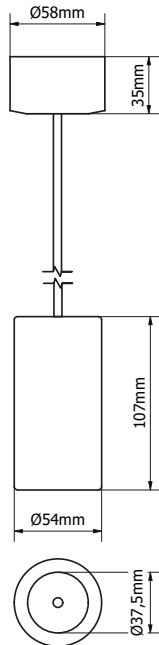

### Tubsi | pendant surface mounted round | excl. driver | rod: white

Length rod: 0-250cm, exact size to be specified when ordering

	60°
	2700K CRI97
	4W · 400lm · 24Vdc
White RAL9016	WLTUBSI 0501010101
Ano black	WLTUBSI 0502010101
Ano champagne	WLTUBSI 0503010101
Ano bronze	WLTUBSI 0504010101
Travertin	WLTUBSI 0505010101
White marble	WLTUBSI 0506010101
Black marble	WLTUBSI 0507010101
Black oak	WLTUBSI 0508010101
Walnut	WLTUBSI 0509010101

### Tubsi | pendant surface mounted round | excl. driver | rod: ano black

Length rod: 0-250cm, exact size to be specified when ordering

	60°
	2700K CRI97
	4W · 400lm · 24Vdc
White RAL9016	WLTUBSI 0501020101
Ano black	WLTUBSI 0502020101
Ano champagne	WLTUBSI 0503020101
Ano bronze	WLTUBSI 0504020101
Travertin	WLTUBSI 0505020101
White marble	WLTUBSI 0506020101
Black marble	WLTUBSI 0507020101
Black oak	WLTUBSI 0508020101
Walnut	WLTUBSI 0509020101

**Tubsi | pendant surface mounted round | excl. driver | rod: ano champagne**

Length rod: 0-250cm, exact size to be specified when ordering

		60°
		2700K CRI97
		4W · 400lm · 24Vdc
White RAL9016	WLTUBSI 0501030101	
Ano black	WLTUBSI 0502030101	
Ano champagne	WLTUBSI 0503030101	
Ano bronze	WLTUBSI 0504030101	
Travertin	WLTUBSI 0505030101	
White marble	WLTUBSI 0506030101	
Black marble	WLTUBSI 0507030101	
Black oak	WLTUBSI 0508030101	
Walnut	WLTUBSI 0509030101	

**Tubsi | pendant surface mounted round | excl. driver | rod: ano bronze**

Length rod: 0-250cm, exact size to be specified when ordering

		60°
		2700K CRI97
		4W · 400lm · 24Vdc
White RAL9016	WLTUBSI 0501040101	
Ano black	WLTUBSI 0502040101	
Ano champagne	WLTUBSI 0503040101	
Ano bronze	WLTUBSI 0504040101	
Travertin	WLTUBSI 0505040101	
White marble	WLTUBSI 0506040101	
Black marble	WLTUBSI 0507040101	
Black oak	WLTUBSI 0508040101	
Walnut	WLTUBSI 0509040101	