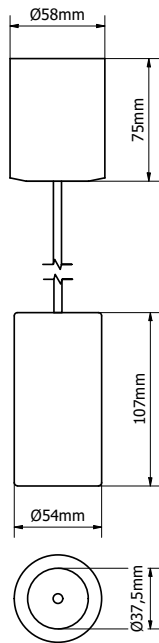

### Tubsi | pendant surface mounted round | incl. driver | rod: white

Length rod: 0-250cm, exact size to be specified when ordering

	60°	
	2700K CRI97	DTW 2800-1800K CRI95
	4W · 400lm · 230V	4W · 480lm · 230V
White RAL9016	WLTUBSI 0401010101	WLTUBSI 0401010102
Ano black	WLTUBSI 0402010101	WLTUBSI 0402010102
Ano champagne	WLTUBSI 0403010101	WLTUBSI 0403010102
Ano bronze	WLTUBSI 0404010101	WLTUBSI 0404010102
Travertin	WLTUBSI 0405010101	WLTUBSI 0405010102
White marble	WLTUBSI 0406010101	WLTUBSI 0406010102
Black marble	WLTUBSI 0407010101	WLTUBSI 0407010102
Black oak	WLTUBSI 0408010101	WLTUBSI 0408010102
Walnut	WLTUBSI 0409010101	WLTUBSI 0409010102

### Tubsi | pendant surface mounted round | incl. driver | rod: ano black

Length rod: 0-250cm, exact size to be specified when ordering

	60°	
	2700K CRI97	DTW 2800-1800K CRI95
	4W · 400lm · 230V	4W · 480lm · 230V
White RAL9016	WLTUBSI 0401020101	WLTUBSI 0401020102
Ano black	WLTUBSI 0402020101	WLTUBSI 0402020102
Ano champagne	WLTUBSI 0403020101	WLTUBSI 0403020102
Ano bronze	WLTUBSI 0404020101	WLTUBSI 0404020102
Travertin	WLTUBSI 0405020101	WLTUBSI 0405020102
White marble	WLTUBSI 0406020101	WLTUBSI 0406020102
Black marble	WLTUBSI 0407020101	WLTUBSI 0407020102
Black oak	WLTUBSI 0408020101	WLTUBSI 0408020102
Walnut	WLTUBSI 0409020101	WLTUBSI 0409020102

**Tubsi | pendant surface mounted round | incl. driver | rod: ano champagne**

Length rod: 0-250cm, exact size to be specified when ordering

	60°	
	2700K CRI97	DTW 2800-1800K CRI95
	4W · 400lm · 230V	4W · 480lm · 230V
White RAL9016	WLTUBSI 0401030101	WLTUBSI 0401030102
Ano black	WLTUBSI 0402030101	WLTUBSI 0402030102
Ano champagne	WLTUBSI 0403030101	WLTUBSI 0403030102
Ano bronze	WLTUBSI 0404030101	WLTUBSI 0404030102
Travertin	WLTUBSI 0405030101	WLTUBSI 0405030102
White marble	WLTUBSI 0406030101	WLTUBSI 0406030102
Black marble	WLTUBSI 0407030101	WLTUBSI 0407030102
Black oak	WLTUBSI 0408030101	WLTUBSI 0408030102
Walnut	WLTUBSI 0409030101	WLTUBSI 0409030102