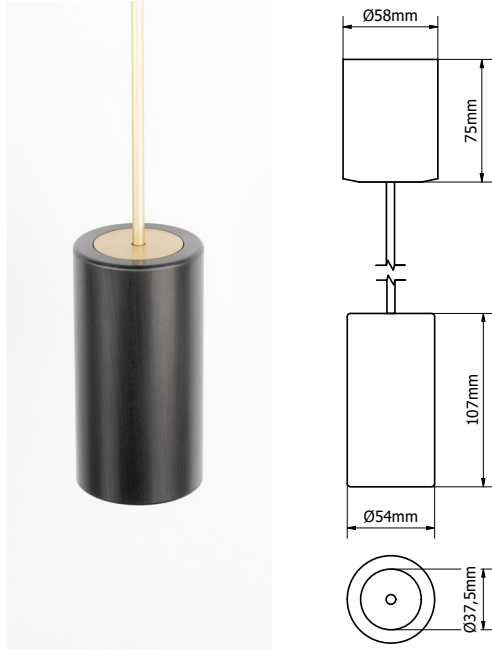

### Tubsi | pendant surface mounted round | incl. driver | rod: white

Length rod: 0-250cm, exact size to be specified when ordering

	60°	
	2700K CRI97	DTW 2800-1800K CRI95
	4W · 400lm · 230V	4W · 480lm · 230V
White RAL9016	WLTUBSI 0401010101	WLTUBSI 0401010102
Ano black	WLTUBSI 0402010101	WLTUBSI 0402010102
Ano champagne	WLTUBSI 0403010101	WLTUBSI 0403010102
Ano bronze	WLTUBSI 0404010101	WLTUBSI 0404010102
Travertin	WLTUBSI 0405010101	WLTUBSI 0405010102
White marble	WLTUBSI 0406010101	WLTUBSI 0406010102
Black marble	WLTUBSI 0407010101	WLTUBSI 0407010102
Black oak	WLTUBSI 0408010101	WLTUBSI 0408010102
Walnut	WLTUBSI 0409010101	WLTUBSI 0409010102

### Tubsi | pendant surface mounted round | incl. driver | rod: ano black

Length rod: 0-250cm, exact size to be specified when ordering

	60°	
	2700K CRI97	DTW 2800-1800K CRI95
	4W · 400lm · 230V	4W · 480lm · 230V
White RAL9016	WLTUBSI 0401020101	WLTUBSI 0401020102
Ano black	WLTUBSI 0402020101	WLTUBSI 0402020102
Ano champagne	WLTUBSI 0403020101	WLTUBSI 0403020102
Ano bronze	WLTUBSI 0404020101	WLTUBSI 0404020102
Travertin	WLTUBSI 0405020101	WLTUBSI 0405020102
White marble	WLTUBSI 0406020101	WLTUBSI 0406020102
Black marble	WLTUBSI 0407020101	WLTUBSI 0407020102
Black oak	WLTUBSI 0408020101	WLTUBSI 0408020102
Walnut	WLTUBSI 0409020101	WLTUBSI 0409020102

**Tubsi | pendant surface mounted round | incl. driver | rod: ano champagne**

Length rod: 0-250cm, exact size to be specified when ordering

	60°	
	2700K CRI97	DTW 2800-1800K CRI95
	4W · 400lm · 230V	4W · 480lm · 230V
White RAL9016	WLTUBSI 0401030101	WLTUBSI 0401030102
Ano black	WLTUBSI 0402030101	WLTUBSI 0402030102
Ano champagne	WLTUBSI 0403030101	WLTUBSI 0403030102
Ano bronze	WLTUBSI 0404030101	WLTUBSI 0404030102
Travertin	WLTUBSI 0405030101	WLTUBSI 0405030102
White marble	WLTUBSI 0406030101	WLTUBSI 0406030102
Black marble	WLTUBSI 0407030101	WLTUBSI 0407030102
Black oak	WLTUBSI 0408030101	WLTUBSI 0408030102
Walnut	WLTUBSI 0409030101	WLTUBSI 0409030102