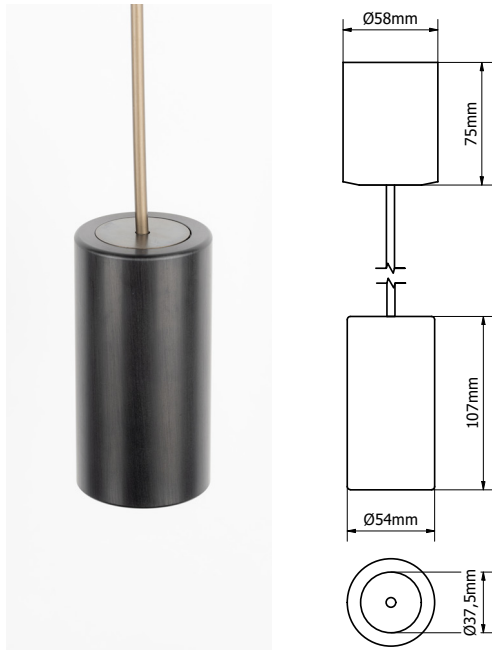

### Tubsi | pendant surface mounted round | incl. driver | rod: ano black

Length rod: 0-250cm, exact size to be specified when ordering

	60°	
	2700K CRI97	DTW 2800-1800K CRI95
	4W · 400lm · 230V	4W · 480lm · 230V
White RAL9016	WLTUBSI 0401020101	WLTUBSI 0401020102
Ano black	WLTUBSI 0402020101	WLTUBSI 0402020102
Ano champagne	WLTUBSI 0403020101	WLTUBSI 0403020102
Ano bronze	WLTUBSI 0404020101	WLTUBSI 0404020102
Travertin	WLTUBSI 0405020101	WLTUBSI 0405020102
White marble	WLTUBSI 0406020101	WLTUBSI 0406020102
Black marble	WLTUBSI 0407020101	WLTUBSI 0407020102
Black oak	WLTUBSI 0408020101	WLTUBSI 0408020102
Walnut	WLTUBSI 0409020101	WLTUBSI 0409020102

**Tubsi | pendant surface mounted round | incl. driver | rod: ano champagne**

Length rod: 0-250cm, exact size to be specified when ordering

	60°	
	2700K CRI97	DTW 2800-1800K CRI95
	4W · 400lm · 230V	4W · 480lm · 230V
White RAL9016	WLTUBSI 0401030101	WLTUBSI 0401030102
Ano black	WLTUBSI 0402030101	WLTUBSI 0402030102
Ano champagne	WLTUBSI 0403030101	WLTUBSI 0403030102
Ano bronze	WLTUBSI 0404030101	WLTUBSI 0404030102
Travertin	WLTUBSI 0405030101	WLTUBSI 0405030102
White marble	WLTUBSI 0406030101	WLTUBSI 0406030102
Black marble	WLTUBSI 0407030101	WLTUBSI 0407030102
Black oak	WLTUBSI 0408030101	WLTUBSI 0408030102
Walnut	WLTUBSI 0409030101	WLTUBSI 0409030102

**Tubsi | pendant surface mounted round | incl. driver | rod: ano bronze**

Length rod: 0-250cm, exact size to be specified when ordering

	60°	
	2700K CRI97	DTW 2800-1800K CRI95
	4W · 400lm · 230V	4W · 480lm · 230V
White RAL9016	WLTUBSI 0401040101	WLTUBSI 0401040102
Ano black	WLTUBSI 0402040101	WLTUBSI 0402040102
Ano champagne	WLTUBSI 0403040101	WLTUBSI 0403040102
Ano bronze	WLTUBSI 0404040101	WLTUBSI 0404040102
Travertin	WLTUBSI 0405040101	WLTUBSI 0405040102
White marble	WLTUBSI 0406040101	WLTUBSI 0406040102
Black marble	WLTUBSI 0407040101	WLTUBSI 0407040102
Black oak	WLTUBSI 0408040101	WLTUBSI 0408040102
Walnut	WLTUBSI 0409040101	WLTUBSI 0409040102