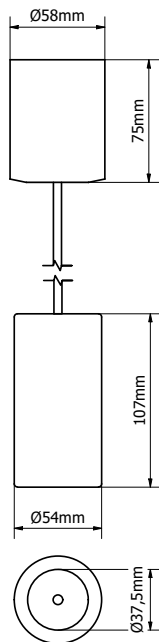

### Tubsi | pendant surface mounted round | incl. driver | rod: white

Length rod: 0-250cm, exact size to be specified when ordering

	60°	
	2700K CRI97	DTW 2800-1800K CRI95
	4W · 400lm · 230V	4W · 480lm · 230V
White RAL9016	WLTUBSI 0401010101	WLTUBSI 0401010102
Ano black	WLTUBSI 0402010101	WLTUBSI 0402010102
Ano champagne	WLTUBSI 0403010101	WLTUBSI 0403010102
Ano bronze	WLTUBSI 0404010101	WLTUBSI 0404010102
Travertin	WLTUBSI 0405010101	WLTUBSI 0405010102
White marble	WLTUBSI 0406010101	WLTUBSI 0406010102
Black marble	WLTUBSI 0407010101	WLTUBSI 0407010102
Black oak	WLTUBSI 0408010101	WLTUBSI 0408010102
Walnut	WLTUBSI 0409010101	WLTUBSI 0409010102

### Tubsi | pendant surface mounted round | incl. driver | rod: ano black

Length rod: 0-250cm, exact size to be specified when ordering

	60°	
	2700K CRI97	DTW 2800-1800K CRI95
	4W · 400lm · 230V	4W · 480lm · 230V
White RAL9016	WLTUBSI 0401020101	WLTUBSI 0401020102
Ano black	WLTUBSI 0402020101	WLTUBSI 0402020102
Ano champagne	WLTUBSI 0403020101	WLTUBSI 0403020102
Ano bronze	WLTUBSI 0404020101	WLTUBSI 0404020102
Travertin	WLTUBSI 0405020101	WLTUBSI 0405020102
White marble	WLTUBSI 0406020101	WLTUBSI 0406020102
Black marble	WLTUBSI 0407020101	WLTUBSI 0407020102
Black oak	WLTUBSI 0408020101	WLTUBSI 0408020102
Walnut	WLTUBSI 0409020101	WLTUBSI 0409020102

**Tubsi | pendant surface mounted round | incl. driver | rod: ano champagne**

Length rod: 0-250cm, exact size to be specified when ordering

	60°	
	2700K CRI97	DTW 2800-1800K CRI95
	4W · 400lm · 230V	4W · 480lm · 230V
White RAL9016	WLTUBSI 0401030101	WLTUBSI 0401030102
Ano black	WLTUBSI 0402030101	WLTUBSI 0402030102
Ano champagne	WLTUBSI 0403030101	WLTUBSI 0403030102
Ano bronze	WLTUBSI 0404030101	WLTUBSI 0404030102
Travertin	WLTUBSI 0405030101	WLTUBSI 0405030102
White marble	WLTUBSI 0406030101	WLTUBSI 0406030102
Black marble	WLTUBSI 0407030101	WLTUBSI 0407030102
Black oak	WLTUBSI 0408030101	WLTUBSI 0408030102
Walnut	WLTUBSI 0409030101	WLTUBSI 0409030102