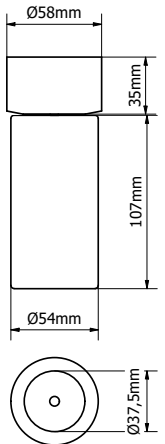

Tubsi | tubed surface mounted round | excl. driver | ceiling box: ano bronze

	30°		60°	
	2700K CRI97		2700K CRI97	
	4W · 400lm · 24Vdc		4W · 400lm · 24Vdc	
White RAL9016	WLTUBSI 0901040101	WLTUBSI 0901040201	WLTUBSI 0901040201	WLTUBSI 0901040201
Ano black	WLTUBSI 0902040101	WLTUBSI 0902040201	WLTUBSI 0902040201	WLTUBSI 0902040201
Ano champagne	WLTUBSI 0903040101	WLTUBSI 0903040201	WLTUBSI 0903040201	WLTUBSI 0903040201
Ano bronze	WLTUBSI 0904040101	WLTUBSI 0904040201	WLTUBSI 0904040201	WLTUBSI 0904040201
Travertin	WLTUBSI 0905040101	WLTUBSI 0905040201	WLTUBSI 0905040201	WLTUBSI 0905040201
White marble	WLTUBSI 0906040101	WLTUBSI 0906040201	WLTUBSI 0906040201	WLTUBSI 0906040201
Black marble	WLTUBSI 0907040101	WLTUBSI 0907040201	WLTUBSI 0907040201	WLTUBSI 0907040201
Black oak	WLTUBSI 0908040101	WLTUBSI 0908040201	WLTUBSI 0908040201	WLTUBSI 0908040201
Walnut	WLTUBSI 0909040101	WLTUBSI 0909040201	WLTUBSI 0909040201	WLTUBSI 0909040201