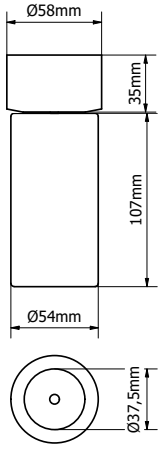

Tubsi | tubed surface mounted round | excl. driver | ceiling box: ano champagne

	30°		60°	
	2700K CRI97		2700K CRI97	
	4W · 400lm · 24Vdc		4W · 400lm · 24Vdc	
White RAL9016	WLTUBSI 0901030101	WLTUBSI 0901030201	WLTUBSI 0901030201	WLTUBSI 0901030201
Ano black	WLTUBSI 0902030101	WLTUBSI 0902030201	WLTUBSI 0902030201	WLTUBSI 0902030201
Ano champagne	WLTUBSI 0903030101	WLTUBSI 0903030201	WLTUBSI 0903030201	WLTUBSI 0903030201
Ano bronze	WLTUBSI 0904030101	WLTUBSI 0904030201	WLTUBSI 0904030201	WLTUBSI 0904030201
Travertin	WLTUBSI 0905030101	WLTUBSI 0905030201	WLTUBSI 0905030201	WLTUBSI 0905030201
White marble	WLTUBSI 0906030101	WLTUBSI 0906030201	WLTUBSI 0906030201	WLTUBSI 0906030201
Black marble	WLTUBSI 0907030101	WLTUBSI 0907030201	WLTUBSI 0907030201	WLTUBSI 0907030201
Black oak	WLTUBSI 0908030101	WLTUBSI 0908030201	WLTUBSI 0908030201	WLTUBSI 0908030201
Walnut	WLTUBSI 0909030101	WLTUBSI 0909030201	WLTUBSI 0909030201	WLTUBSI 0909030201