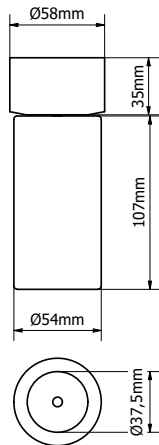

30°		60°	
	2700K CRI97		2700K CRI97	
	4W · 400lm · 24Vdc		4W · 400lm · 24Vdc	
White RAL9016	WLTUBSI 0901010101	WLTUBSI 0901010201	WLTUBSI 0901010201	WLTUBSI 0901010201
Ano black	WLTUBSI 0902010101	WLTUBSI 0902010201	WLTUBSI 0902010201	WLTUBSI 0902010201
Ano champagne	WLTUBSI 0903010101	WLTUBSI 0903010201	WLTUBSI 0903010201	WLTUBSI 0903010201
Ano bronze	WLTUBSI 0904010101	WLTUBSI 0904010201	WLTUBSI 0904010201	WLTUBSI 0904010201
Travertin	WLTUBSI 0905010101	WLTUBSI 0905010201	WLTUBSI 0905010201	WLTUBSI 0905010201
White marble	WLTUBSI 0906010101	WLTUBSI 0906010201	WLTUBSI 0906010201	WLTUBSI 0906010201
Black marble	WLTUBSI 0907010101	WLTUBSI 0907010201	WLTUBSI 0907010201	WLTUBSI 0907010201
Black oak	WLTUBSI 0908010101	WLTUBSI 0908010201	WLTUBSI 0908010201	WLTUBSI 0908010201
Walnut	WLTUBSI 0909010101	WLTUBSI 0909010201	WLTUBSI 0909010201	WLTUBSI 0909010201

Tubsi | tubed surface mounted round | excl. driver | ceiling box: ano black