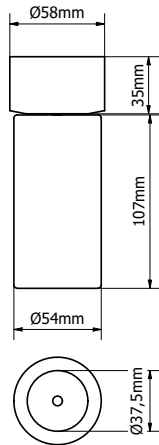

Surface mounted round driver excl.

2700K

Tubsi | tubed surface mounted round | excl. driver | ceiling box: white