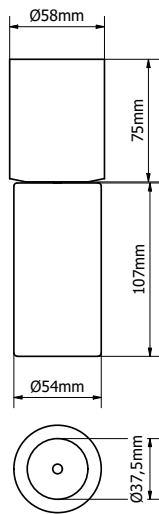

230V INPUT DIMMABLE CE IP20 Mains dim

	30°	60°
	2700K CRI97	2700K CRI97
	4W · 400lm · 230V	4W · 400lm · 230V
White RAL9016	WLTUBSI 0801010101	WLTUBSI 0801010201
Ano black	WLTUBSI 0802010101	WLTUBSI 0802010201
Ano champagne	WLTUBSI 0803010101	WLTUBSI 0803010201
Ano bronze	WLTUBSI 0804010101	WLTUBSI 0804010201
Travertin	WLTUBSI 0805010101	WLTUBSI 0805010201
White marble	WLTUBSI 0806010101	WLTUBSI 0806010201
Black marble	WLTUBSI 0807010101	WLTUBSI 0807010201
Black oak	WLTUBSI 0808010101	WLTUBSI 0808010201
Walnut	WLTUBSI 0809010101	WLTUBSI 0809010201

Tubsi | tubed surface mounted round | incl. driver | ceiling box: ano black