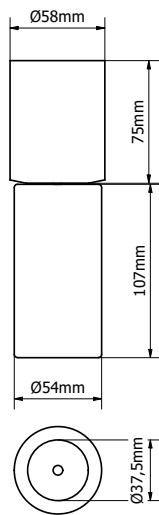

Tubsi | tubed surface mounted round | incl. driver | ceiling box: ano bronze

230V INPUT DIMMABLE CE IP20 Mains dim

	30°		60°	
	2700K CRI97		2700K CRI97	
	4W · 400lm · 230V		4W · 400lm · 230V	
White RAL9016	WLTUBSI 0801040101	WLTUBSI 0801040201	WLTUBSI 0801040201	WLTUBSI 0801040201
Ano black	WLTUBSI 0802040101	WLTUBSI 0802040201	WLTUBSI 0802040201	WLTUBSI 0802040201
Ano champagne	WLTUBSI 0803040101	WLTUBSI 0803040201	WLTUBSI 0803040201	WLTUBSI 0803040201
Ano bronze	WLTUBSI 0804040101	WLTUBSI 0804040201	WLTUBSI 0804040201	WLTUBSI 0804040201
Travertin	WLTUBSI 0805040101	WLTUBSI 0805040201	WLTUBSI 0805040201	WLTUBSI 0805040201
White marble	WLTUBSI 0806040101	WLTUBSI 0806040201	WLTUBSI 0806040201	WLTUBSI 0806040201
Black marble	WLTUBSI 0807040101	WLTUBSI 0807040201	WLTUBSI 0807040201	WLTUBSI 0807040201
Black oak	WLTUBSI 0808040101	WLTUBSI 0808040201	WLTUBSI 0808040201	WLTUBSI 0808040201
Walnut	WLTUBSI 0809040101	WLTUBSI 0809040201	WLTUBSI 0809040201	WLTUBSI 0809040201