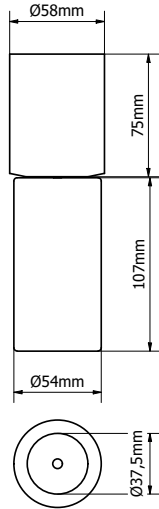

**DTW 2800-1800K**

Tubsi | tubed surface mounted round | incl. driver | ceiling box: white

230V INPUT DIMMABLE CE IP20 Mains dim

	30°	60°
	DTW 2800-1800K CRI95	DTW 2800-1800K CRI95
	4W · 480lm · 230V	4W · 480lm · 230V
White RAL9016	WLTUBSI 0801010102	WLTUBSI 0801010202
Ano black	WLTUBSI 0802010102	WLTUBSI 0802010202
Ano champagne	WLTUBSI 0803010102	WLTUBSI 0803010202
Ano bronze	WLTUBSI 0804010102	WLTUBSI 0804010202
Travertin	WLTUBSI 0805010102	WLTUBSI 0805010202
White marble	WLTUBSI 0806010102	WLTUBSI 0806010202
Black marble	WLTUBSI 0807010102	WLTUBSI 0807010202
Black oak	WLTUBSI 0808010102	WLTUBSI 0808010202
Walnut	WLTUBSI 0809010102	WLTUBSI 0809010202