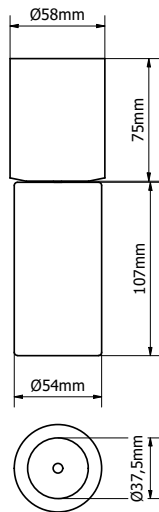

Tubsi | tubed surface mounted round | incl. driver | ceiling box: ano champagne

230V INPUT DIMMABLE CE IP20 Mains dim

	30°	60°
	DTW 2800-1800K CRI95	DTW 2800-1800K CRI95
	4W · 480lm · 230V	4W · 480lm · 230V
White RAL9016	WLTUBSI 0801030102	WLTUBSI 0801030202
Ano black	WLTUBSI 0802030102	WLTUBSI 0802030202
Ano champagne	WLTUBSI 0803030102	WLTUBSI 0803030202
Ano bronze	WLTUBSI 0804030102	WLTUBSI 0804030202
Travertin	WLTUBSI 0805030102	WLTUBSI 0805030202
White marble	WLTUBSI 0806030102	WLTUBSI 0806030202
Black marble	WLTUBSI 0807030102	WLTUBSI 0807030202
Black oak	WLTUBSI 0808030102	WLTUBSI 0808030202
Walnut	WLTUBSI 0809030102	WLTUBSI 0809030202