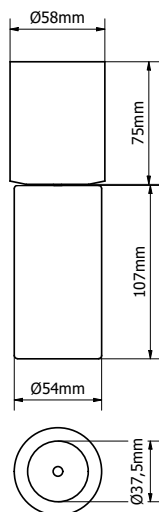

Tubsi | tubed surface mounted round | incl. driver | ceiling box: ano bronze

230V INPUT DIMMABLE CE IP20 Mains dim

	30°	60°
	DTW 2800-1800K CRI95	DTW 2800-1800K CRI95
	4W · 480lm · 230V	4W · 480lm · 230V
White RAL9016	WLTUBSI 0801040102	WLTUBSI 0801040202
Ano black	WLTUBSI 0802040102	WLTUBSI 0802040202
Ano champagne	WLTUBSI 0803040102	WLTUBSI 0803040202
Ano bronze	WLTUBSI 0804040102	WLTUBSI 0804040202
Travertin	WLTUBSI 0805040102	WLTUBSI 0805040202
White marble	WLTUBSI 0806040102	WLTUBSI 0806040202
Black marble	WLTUBSI 0807040101	WLTUBSI 0807040202
Black oak	WLTUBSI 0808040102	WLTUBSI 0808040202
Walnut	WLTUBSI 0809040102	WLTUBSI 0809040202