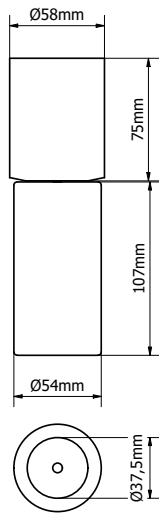

**Surface mounted round driver incl.**

**2700K**

**Tubsi | tubed surface mounted round | incl. driver | ceiling box: white**

230V INPUT DIMMABLE CE IP20 Mains dim

	30°	60°
	2700K CRI97	2700K CRI97
	4W · 400lm · 230V	4W · 400lm · 230V
White RAL9016	WLTUBSI 0801010101	WLTUBSI 0801010201
Ano black	WLTUBSI 0802010101	WLTUBSI 0802010201
Ano champagne	WLTUBSI 0803010101	WLTUBSI 0803010201
Ano bronze	WLTUBSI 0804010101	WLTUBSI 0804010201
Travertin	WLTUBSI 0805010101	WLTUBSI 0805010201
White marble	WLTUBSI 0806010101	WLTUBSI 0806010201
Black marble	WLTUBSI 0807010101	WLTUBSI 0807010201
Black oak	WLTUBSI 0808010101	WLTUBSI 0808010201
Walnut	WLTUBSI 0809010101	WLTUBSI 0809010201