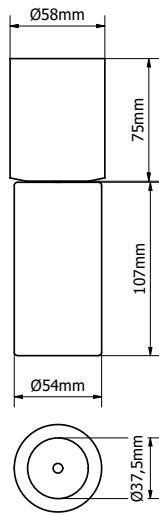

Tubsi | tubed surface mounted round | incl. driver | ceiling box: ano champagne

230V INPUT DIMMABLE CE IP20 Mains dim

	30°		60°	
	2700K CRI97		2700K CRI97	
	4W · 400lm · 230V		4W · 400lm · 230V	
White RAL9016	WLTUBSI 0801030101	WLTUBSI 0801030201	WLTUBSI 0801030201	WLTUBSI 0801030201
Ano black	WLTUBSI 0802030101	WLTUBSI 0802030201	WLTUBSI 0802030201	WLTUBSI 0802030201
Ano champagne	WLTUBSI 0803030101	WLTUBSI 0803030201	WLTUBSI 0803030201	WLTUBSI 0803030201
Ano bronze	WLTUBSI 0804030101	WLTUBSI 0804030201	WLTUBSI 0804030201	WLTUBSI 0804030201
Travertin	WLTUBSI 0805030101	WLTUBSI 0805030201	WLTUBSI 0805030201	WLTUBSI 0805030201
White marble	WLTUBSI 0806030101	WLTUBSI 0806030201	WLTUBSI 0806030201	WLTUBSI 0806030201
Black marble	WLTUBSI 0807030101	WLTUBSI 0807030201	WLTUBSI 0807030201	WLTUBSI 0807030201
Black oak	WLTUBSI 0808030101	WLTUBSI 0808030201	WLTUBSI 0808030201	WLTUBSI 0808030201
Walnut	WLTUBSI 0809030101	WLTUBSI 0809030201	WLTUBSI 0809030201	WLTUBSI 0809030201