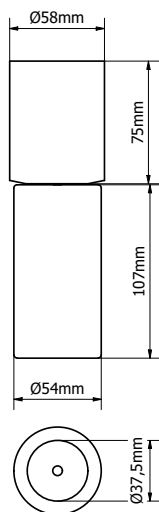

230V INPUT DIMMABLE CE IP20 Mains dim

	30°	60°
	DTW 2800-1800K CRI95	DTW 2800-1800K CRI95
	4W · 480lm · 230V	4W · 480lm · 230V
White RAL9016	WLTUBSI 0801010102	WLTUBSI 0801010202
Ano black	WLTUBSI 0802010102	WLTUBSI 0802010202
Ano champagne	WLTUBSI 0803010102	WLTUBSI 0803010202
Ano bronze	WLTUBSI 0804010102	WLTUBSI 0804010202
Travertin	WLTUBSI 0805010102	WLTUBSI 0805010202
White marble	WLTUBSI 0806010102	WLTUBSI 0806010202
Black marble	WLTUBSI 0807010102	WLTUBSI 0807010202
Black oak	WLTUBSI 0808010102	WLTUBSI 0808010202
Walnut	WLTUBSI 0809010102	WLTUBSI 0809010202

Tubsi | tubed surface mounted round | incl. driver | ceiling box: ano black