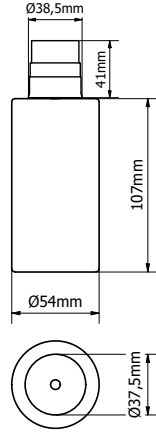

Tubed semi recessed 250mA - 350mA

Tubsi | tubed semi recessed | 2700K

	30°		60°	
	2700K CRI97		2700K CRI97	
	4W · 400lm · 350mA · 12Vf		4W · 400lm · 350mA · 12Vf	
White RAL9016	WLTUBSI 0601020101		WLTUBSI 0601020201	
Ano black	WLTUBSI 0602020101		WLTUBSI 0602020201	
Ano champagne	WLTUBSI 0603020101		WLTUBSI 0603020201	
Ano bronze	WLTUBSI 0604020101		WLTUBSI 0604020201	
Travertin	WLTUBSI 0605020101		WLTUBSI 0605020201	
White marble	WLTUBSI 0606020101		WLTUBSI 0606020201	
Black marble	WLTUBSI 0607020101		WLTUBSI 0607020201	
Black oak	WLTUBSI 0608020101		WLTUBSI 0608020201	
Walnut	WLTUBSI 0609020101		WLTUBSI 0609020201