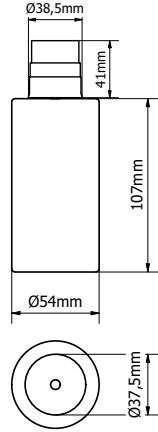

Tubed semi recessed 24Vdc

Tubsi | tubed semi recessed | 2700K