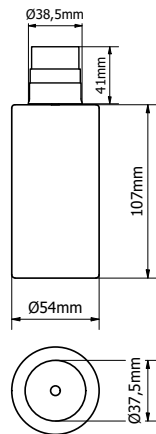

Tubsi | tubed semi recessed | DTW 2800-1800K

	30°		60°	
	DTW 2800-1800K CRI95		DTW 2800-1800K CRI95	
	4W · 480lm · 250mA · 17Vf		4W · 480lm · 250mA · 17Vf	
White RAL9016	WLTUBSI 0601020102		WLTUBSI 0601020202	
Ano black	WLTUBSI 0602020102		WLTUBSI 0602020202	
Ano champagne	WLTUBSI 0603020102		WLTUBSI 0603020202	
Ano bronze	WLTUBSI 0604020102		WLTUBSI 0604020202	
Travertin	WLTUBSI 0605020102		WLTUBSI 0605020202	
White marble	WLTUBSI 0606020102		WLTUBSI 0606020202	
Black marble	WLTUBSI 0607020102		WLTUBSI 0607020202	
Black oak	WLTUBSI 0608020102		WLTUBSI 0608020202	
Walnut	WLTUBSI 0609020101		WLTUBSI 0609020202