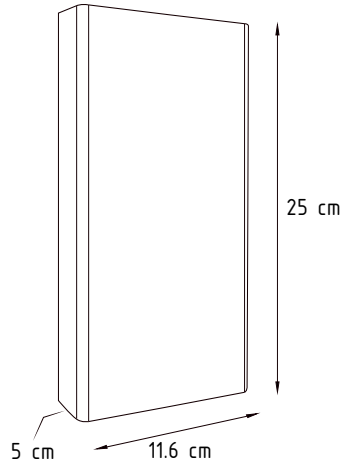

# SIMPLY | Pillar Wall Down LED

code Black	NNA-025-T25 ALULED
code White	NNA-026-T25 ALULED
code Chrome	NNA-027-T25 ALULED
code Braungrau	NNA-029-T25 ALULED
code Brushed	NNA-024-T25 INOXLED
height	25 cm
length	11.6 cm
width	5 cm
material	inox
specifications	2x (2x3W) LED 2700° IP67
optic angle	flood
gear	incl. 350mA IP67
IP	IP67