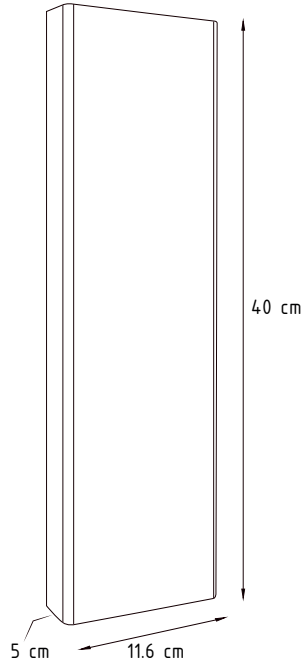

SIMPLY | Pillar Wall Down LED

code Black	NNA-025-T40 ALULED
code White	NNA-026-T40 ALULED
code Chrome	NNA-027-T40 ALULED
code Braungrau	NNA-029-T40 ALULED
code Brushed	NNA-024-T40 INOXLED
height	40 cm
length	11.6 cm
width	5 cm
material	inox
specifications	2x (2x3W) LED 2700° IP67
optic angle	flood
gear	incl. 350mA IP67
IP	IP67